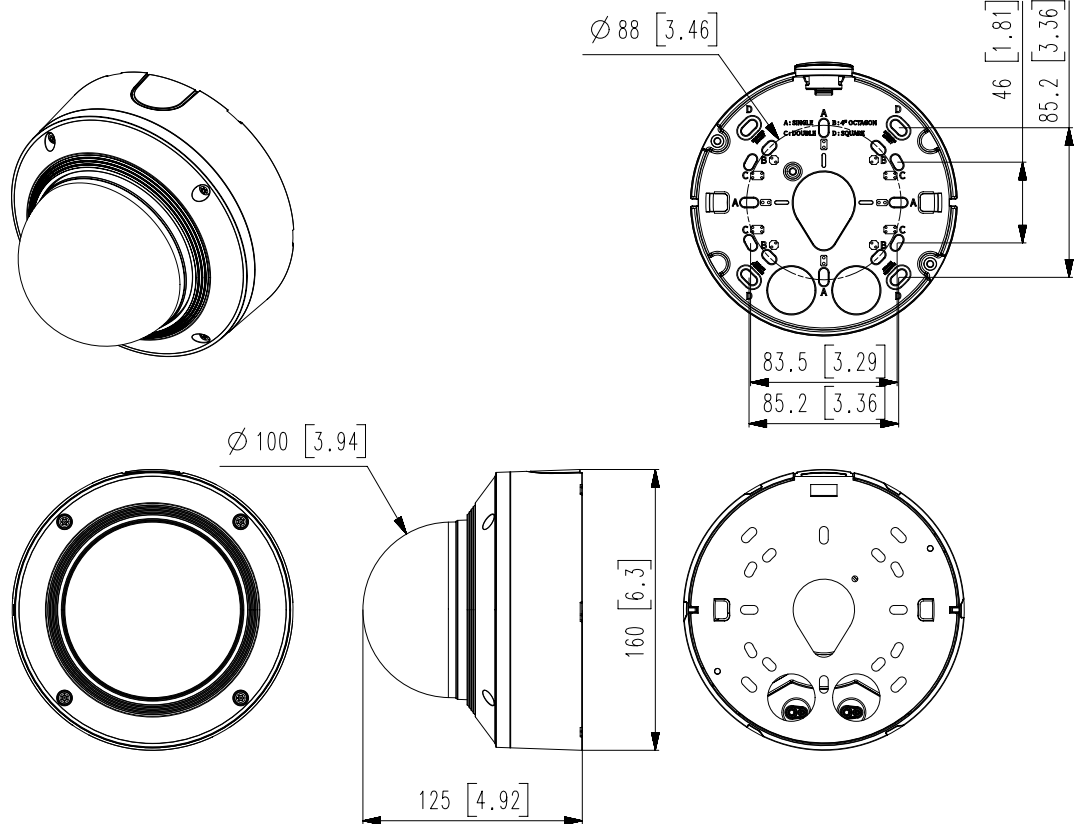

16		
15	XND-9083RV	21.05.25
14	XND-8093RV	21.05.25
13	XND-8083RV	21.05.25
12	XND-6083RV	21.05.25
11	PND-A6081RV	21.02.08
10	XND-9082RV	19.12.18
9	XND-8082RV	19.12.18
8	XND-8081REV	19.12.18
7	XND-6081REV	19.12.18
6	PND-A9081R	19.09.27
5	XND-8081RV	19.09.27
4	XND-6081RV	19.09.27
3	XND-6081V	19.09.27
2	XND-8081VZ	19.09.27
1	XND-6081VZ	19.09.27
No.	MODEL NAME	DATE
Unit:mm[inch] SCALE:1/1		© Hanwha Techwin