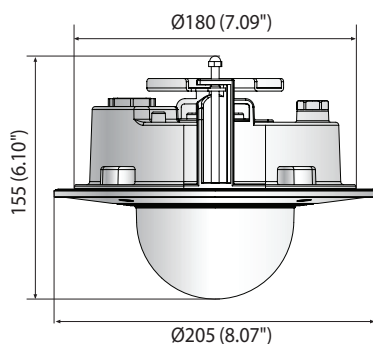

Dimensions

Unit : mm (inch)