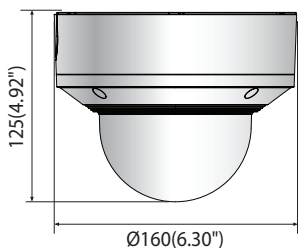

Dimensions

Unit : mm (inch)