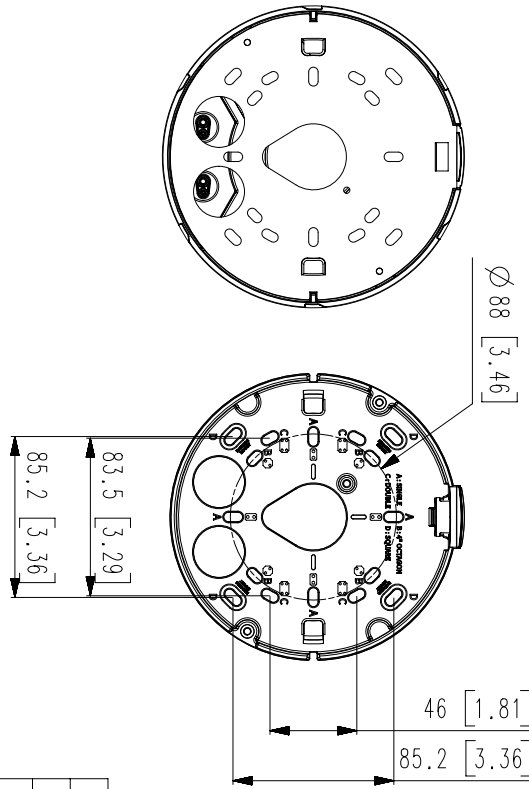

16		
15		
14		
13	XND-9082RV	19.12.
12	XND-7082RV	19.12.
11	XND-6082RV	19.12.
10	PND-A7081RV	19.12.
9	PND-A6081RV	19.12.
8	XND-8081REV	19.12.
7	XND-6081REV	19.12.18
6	PND-A9081R	19.09.27
5	XND-8081RV	19.09.27
4	XND-6081RV	19.09.27
3	XND-6081V	19.09.27
2	XND-8081VZ	19.09.27
1	XND-6081VZ	19.09.27
No.	MODEL NAME	DATE

Unit:mm[inch] SCALE:1/1 Hanwha Techwin

© Hanwha Techwin Co., Ltd. All rights reserved.