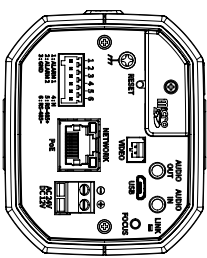

165 [6.48]
158 [6.22]

1-32UNC-28 TAP

3	IP-용 MODEL 2	
2	XNB-8002	'20.04.02
1	XNB-9002	'20.04.02
No.	MODEL NAME	DATE

Unit : [mm | inch] SCALE : 4/5 © Hanwha Techwin