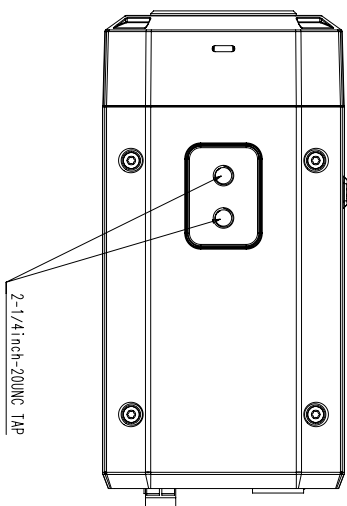

165 [6.48]
158 [6.22]

1-32UNC-28 TAP

3	IP-용 MODEL 2	
2	XNB-8002	'20.04.02
1	XNB-9002	'20.04.02
No.	MODEL NAME	DATE

Unit : [mm | inch] SCALE : 4/5 © Hanwha Techwin