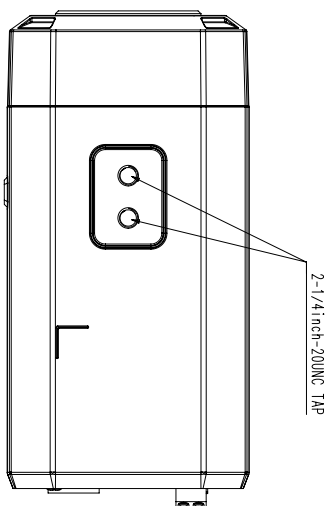

165 [6.48]
158 [6.22]

1-32UNC-28 TAP

3	IP-용 MODEL 2	
2	XNB-8002	'20.04.02
1	XNB-9002	'20.04.02
No.	MODEL NAME	DATE

Unit : [mm | inch] SCALE : 4/5 © Hanwha Techwin