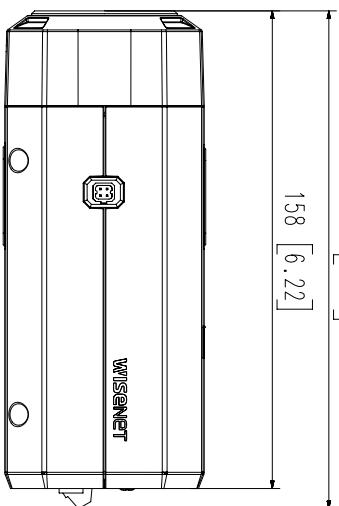

165 [6.48]
158 [6.22]

1-32UNC-28 TAP