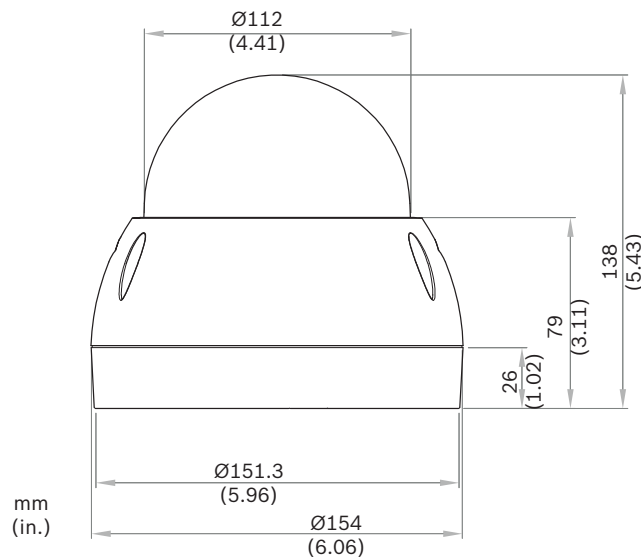

With a dome diameter of only 4.4 inches (11.2 cm), the VEZ-400 is about 70% smaller than traditional PTZ cameras and 20% smaller than most other compact domes. These compact dimensions make the VEZ-400 ideal for discrete surveillance applications in both indoor and outdoor environments.

### Installation/Configuration Notes

Dimensions, Camera Side

Dimensions, Camera Bottom

**Parts Included**

Quantity	Component
1	VEZ-400 Mini PTZ Dome Camera
1	Drilling Template for flush mount
4	6 x 30 mm plastic anchors
4	#8 x 32 screws and attached O-rings
4	M4 x 12 Torx screws and attached O-rings
1	T20 Security Torx wrench
1	Installation Manual

**Technical Specifications**

**Camera**

Imager	1/4" Double Scan Super HAD CCD II
Lens size	fW=3.49 ±0.17 mm fT=104.02 ±5.20 mm (30X +/- 10% Optical Zoom)
Effective Pixels	PAL: 976 (H) x 582 (V) NTSC: 976 (H) x 494 (V)
Horizontal Resolution	600 TVL (NTSC, PAL)
Optical Zoom	26X Effective Optical Zoom
Digital Zoom	10X
Field of View (approximate)	2.46° (TELE) to 69.5° (Wide)
Focus	Automatic with manual override
Signal-to-Noise Ratio (SNR)	>50 dB
White Balance	Auto, indoor, outdoor, one push
Minimum Illumination	0.2 Lux/ F1.65 0.001 Lux/DSS 0.1 Lux/ICR
Iris Control	Auto