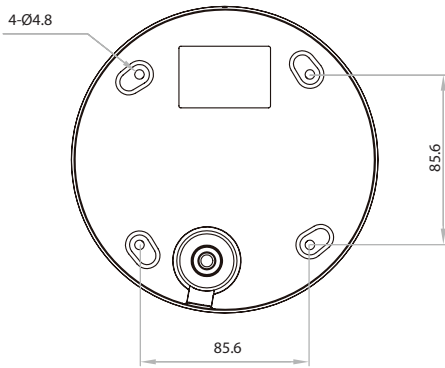

With a dome diameter of only 4.4 inches (11.2 cm), the VEZ-400 is about 70% smaller than traditional PTZ cameras and 20% smaller than most other compact domes. These compact dimensions make the VEZ-400 ideal for discrete surveillance applications in both indoor and outdoor environments.

### Installation/Configuration Notes

Dimensions, Camera Side

Dimensions, Camera Bottom

**Parts Included**

Quantity	Component
1	VEZ-400 Mini PTZ Dome Camera
1	Drilling Template for flush mount
4	6 x 30 mm plastic anchors
4	#8 x 32 screws and attached O-rings
4	M4 x 12 Torx screws and attached O-rings
1	T20 Security Torx wrench
1	Installation Manual

**Technical Specifications**

**Camera**

Imager	1/4" Double Scan Super HAD CCD II
Lens size	fW=3.49 ±0.17 mm fT=104.02 ±5.20 mm (30X +/- 10% Optical Zoom)
Effective Pixels	PAL: 976 (H) x 582 (V) NTSC: 976 (H) x 494 (V)
Horizontal Resolution	600 TVL (NTSC, PAL)
Optical Zoom	26X Effective Optical Zoom
Digital Zoom	10X
Field of View (approximate)	2.46° (TELE) to 69.5° (Wide)
Focus	Automatic with manual override
Signal-to-Noise Ratio (SNR)	>50 dB
White Balance	Auto, indoor, outdoor, one push
Minimum Illumination	0.2 Lux/ F1.65 0.001 Lux/DSS 0.1 Lux/ICR
Iris Control	Auto