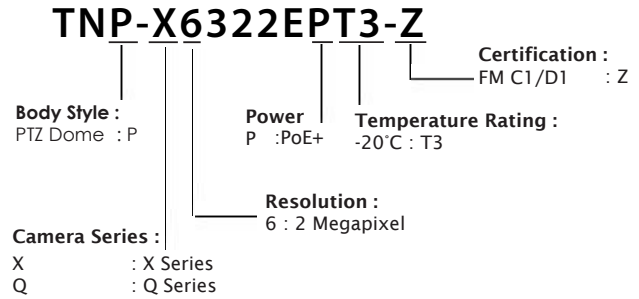

TNP-X6322EPT3-Z

2 MP 32x Network PTZ Explosion Proof Dome Camera

Model Number:

Dimensions

CERT NO. FM17US0156X & FM18CA0103X
 Class I Division 1 Groups B,C,D T6, Ta = -20°C to +55°C Type 4X, IP66
 Class II/III, Division 1, Groups E,F,G T6 Type 4X, IP66/67 Ta = -20°C to +55°C
 Class I, Zone 1, AEx/Ex db IIB+H2 T6 Gb Ta = -20°C to +55°C, Type 4X, IP66
 Zone 21, AEx/Ex tb IIIC T85°C Db Ta = -20°C to +55°C, Type 4X, IP66
 CERT NO. FM18ATEX0057X & IECEx FMG 18.0020X
 II 2 G Ex db IIB+H2 T6 Gb Ta = -20°C to +55°C, IP66
 II 2 D Ex tb IIIC T85°C Db Ta = -20°C to +55°C, IP66