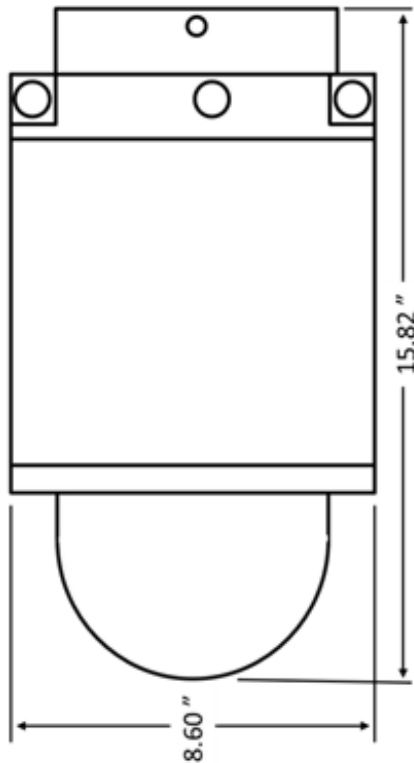

TNP-X6322EPT3-Z

2 MP 32x Network PTZ Explosion Proof Dome Camera

Model Number:

Dimensions

CERT NO. FM17US0156X & FM18CA0103X
 Class I Division 1 Groups B,C,D T6, Ta = -20°C to +55°C Type 4X, IP66
 Class II/III, Division 1, Groups E,F,G T6 Type 4X, IP66/67 Ta = -20°C to +55°C
 Class I, Zone 1, AEx/Ex db IIB+H2 T6 Gb Ta = -20°C to +55°C, Type 4X, IP66
 Zone 21, AEx/Ex tb IIIC T85°C Db Ta = -20°C to +55°C, Type 4X, IP66
 CERT NO. FM18ATEX0057X & IECEx FMG 18.0020X
 II 2 G Ex db IIB+H2 T6 Gb Ta = -20°C to +55°C, IP66
 II 2 D Ex tb IIIC T85°C Db Ta = -20°C to +55°C, IP66