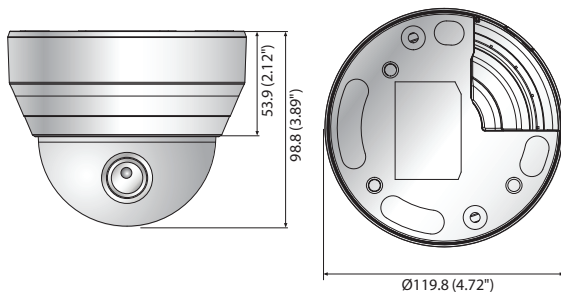

Dimensions

Unit : mm (inch)