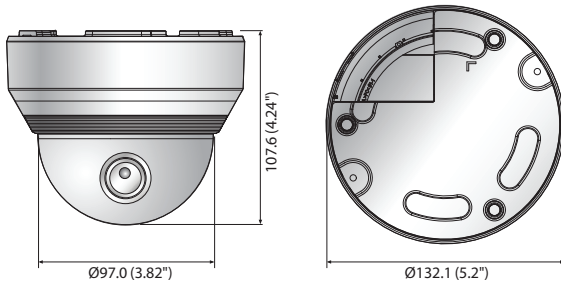

SND-6084

2M Network Dome Camera

Key Features

- Max. 2megapixel (1920 x 1080) resolution
- 0.03Lux@F1.2 (Color), 0.002Lux@F1.2 (B/W)
- 3 ~ 8.5mm (2.8x) motorized varifocal lens
- H.264, MJPEG dual codec, Multiple streaming
- WDR (120dB), Simple focus (Motorized V/F), P-Iris, Defog
- Audio / Face / Motion detection
- Multi-crop streaming
- SD/SDHC/SDXC memory slot
- PoE, UPnP, Bi-directional audio support

Dimensions

Unit : mm (inch)

Accessories (Optional)

* Data recorded on an SD memory card may be lost or damaged by data access during power-off, mechanical shock, memory card detachment, or other operations. Data loss or damage can also occur when a memory card reaches end of life, which varies according to operational conditions. No guarantee is given against damage (including passive damage).