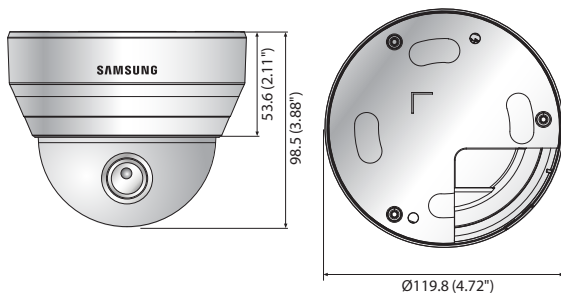

Dimensions

Unit : mm (inch)

Accessories (Optional)

SCD-6083R	
VIDEO	
Imaging Device	1/3" 2M CMOS
Total Pixels	1,956(H) x 1,266(V) 2.47M pixels
Effective Pixels	1,944(H) x 1,092(V) 2.12M pixels
Scanning System	Progressive scan
Min. Illumination	Color : 0.11Lux (F1.4) B/W : 0Lux (IR LED on)
S / N Ratio	52dB (AGC off, Weight on)
Video Output	BNC (AHD, CVBS selectable)
Resolution	1920 x 1080
Max. Framerate	30fps@1080p, 30fps@720p
LENS	
Focal Length (Zoom Ratio)	2.8 ~ 12mm (4.3x) varifocal
Max. aperture Ratio	F1.4
Angular Field of View	H : 102° (Wide) ~ 32.2° (Tele) / V : 54° (Wide) ~ 18.2° (Tele) / D : 121° (Wide) ~ 38° (Tele)
Min. Object Distance	0.5m (1.64ft)
Focus Control	Manual
Lens Type	DC auto iris
Mount Type	Board-in type
PAN / TILT / ROTATE	
Pan / Tilt / Rotate Range	0° ~ 350° / 0° ~ 67° / 0° ~ 355°
OPERATIONAL	
On Screen Display	English, Japanese, Spanish, French, Portuguese, Korean, German, Italian, Russian, Polish, Czech, Romanian, Serbian, Swedish, Danish, Turkish
Camera Title	Off / On (Displayed 15 characters)
Day & Night	Auto (ICR) / Color / B/W
Backlight Compensation	Off / User BLC / HLC
Wide Dynamic Range	DWDR
Digital Noise Reduction	SSNRIV (Off / On)
Defog	Off / Auto / Manual
Motion Detection	Off / On (4 zones)
Privacy Masking	Off / On (4 zones rectangle)
Gain Control	Off / Low / Middle / High / Very high
White Balance	ATW / Outdoor / Indoor / Manual / AWC (1,800K° ~ 10,500K°)
Electronic Shutter Speed	1sec ~ 1/12,000sec
Reverse	Off / H-Rev / V-Rev / HV-Rev
Profile	Basic, Day & Night, Backlight, Indoor, User, ITS
Alarm	(MD) output 1
Remote Control Interface	Coaxial control
Protocol	Coax : NTSC/PAL - Samsung CCVC, Pelco-C (Coaxitron), AHD - ACP (AHD Coax Protocol)
IR Distance	20m (65.62ft)
Video Transmission Distance	500m (1,640.42ft) (75-5 coaxial cable)
ENVIRONMENTAL	
Operating Temperature / Humidity	-10°C ~ +55°C (+14°F ~ +131°F) / Less than 90% RH
ELECTRICAL	
Input Voltage / Current	Dual (24V AC & 12V DC ±10%)
Power Consumption	Max. 4.2W
MECHANICAL	
Color / Material	Ivory / Plastic
Dimensions (WxH)	Ø119.8 x 98.5mm (Ø4.72" x 3.88")
Weight	304g (0.67 lb)