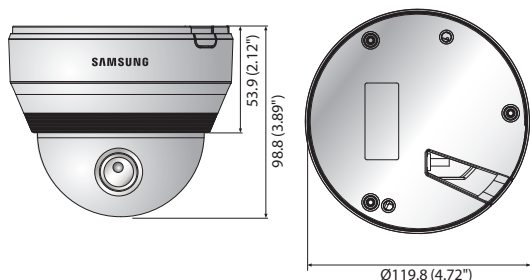

Dimensions

Unit : mm (inch)

Accessories (Optional)

SBP-301HM4 SBP-300LM SBP-300CM SBP-300WM1 SBP-300WM SBP-300B SBP-300PM SBP-300KM

	SCD-5082N	SCD-5082P
VIDEO		
Imaging Device	1/3" 1.3M CMOS	
Total Pixels	1,312(H) x 1,069(V)	
Effective Pixels	1,305(H) x 1,049(V)	
Scanning System	Progressive scan	
Synchronization	Internal	
Frequency	H : 15.734KHz / V : 59.94Hz	H : 15.625KHz / V : 50Hz
Horizontal Resolution	Color : 1000TV lines, B/W : 1000TV lines	
Min. Illumination	Color : 0.05Lux (F1.4, 50IRE), 0.001Lux (1sec, F1.4, 50IRE), 0.02Lux (F1.4, 30IRE), 0.0006Lux (1sec, F1.4, 30IRE) B/W : 0.005Lux (F1.4, 50IRE), 0.0001Lux (1sec, F1.4, 50IRE), 0.002Lux (F1.4, 30IRE), 0.00006Lux (1sec, F1.4, 30IRE)	
S / N Ratio	52dB (AGC off, Weight on)	
Video Output	CVBS : 1.0Vpp / 75Ω composite	
LENS		
Focal Length (Zoom Ratio)	3 ~ 10mm (3.3x) varifocal	
Max. Aperture Ratio	F1.4	
Angular Field of View	H : 82.0°(Wide) ~ 26.5°(Tele) / V : 59.7°(Wide) ~ 19.9°(Tele)	
Min. Object Distance	0.5m (1.64ft)	
Focus Control	Manual	
Lens Type	DC auto iris	
Mount Type	Board type	
OPERATIONAL		
On Screen Display	English, Chinese, Korean, Japanese, German, Italian, French, Spanish, Russian, Czech, Polish, Romanian, Serbian, Swedish, Danish, Turkish, Portuguese	
Camera Title	Off / On (Displayed 15 characters)	
Day & Night	Auto (ICR) / Color / B/W	
Backlight Compensation	Off / User BLC / HLC	
Contrast Enhancement	SSDR (Off / On)	
Digital Noise Reduction	SSNR IV (Off / On)	
Defog	Off / Auto / Manual	
Purple Fringe Reduction	Off / Low / Middle / High	
Digital Image Stabilization	Off / On	
Tampering	Off / On	
Motion Detection	Off / On	
Privacy Masking	Off / On (24 programmable zones with 4 points polygonal masking)	
Gain Control	Off / Low / Middle / High	
White Balance	ATW / Outdoor / Indoor / Manual / AWC / Mercury (1,800K° ~ 10,500K°)	
Electronic Shutter Speed	1sec ~ 1/12,000sec	
Digital Zoom	Off / On (1x ~ 16x)	
Reverse	Off / H-Rev / V-Rev / HV-Rev	
Profile	Basic, Day & Night, Backlight, ITS, Indoor, User	
Communication	Coaxial control (SPC-300 compatible)	
Protocol	Coax : Pelco-C (Coaxitron)	
ENVIRONMENTAL		
Operating Temperature / Humidity	-10°C ~ +55°C (+14°F ~ +131°F) / Less than 90% RH	
ELECTRICAL		
Input Voltage / Current	Dual (24V AC & 12V DC ±10%)	
Power Consumption	Max. 5.6W	
MECHANICAL		
Color / Material	Ivory / Aluminum, Plastic	
Dimensions (WxH)	Ø119.8 x 98.8mm (Ø4.72" x 3.89")	
Weight	420g (0.93 lb)	