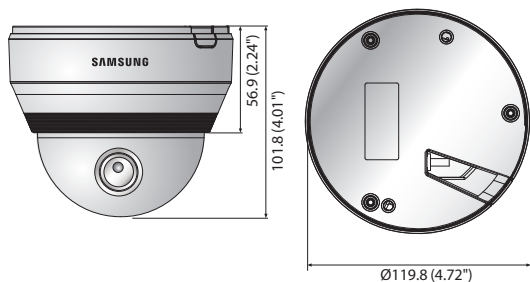

Dimensions

Unit : mm (inch)

Accessories (Optional)

SBP-301HM4 SBP-300LM SBP-300CM SBP-300WM1 SBP-300WM SBP-300B SBP-300PM SBP-300KM

	SCD-5080N	SCD-5080P
VIDEO		
Imaging Device	1/3" 1.3M CMOS	
Total Pixels	1,312(H) x 1,069(V)	
Effective Pixels	1,305(H) x 1,049(V)	
Scanning System	Progressive scan	
Synchronization	Internal	
Frequency	H : 15.734KHz / V : 59.94Hz	H : 15.625KHz / V : 50Hz
Horizontal Resolution	Color : 1000TV lines, B/W : 1000TV lines	
Min. Illumination	0.05Lux (F1.4, 50IRE), 0.001Lux (1sec, F1.4, 50IRE) 0.02Lux (F1.4, 30IRE), 0.0006Lux (1sec, F1.4, 30IRE)	
S / N Ratio	52dB (AGC off, Weight on)	
Video Output	CVBS : 1.0Vpp / 75Ω composite	
LENS		
Focal Length (Zoom Ratio)	3 ~ 10mm (3.3x) varifocal	
Max. Aperture Ratio	F1.4	
Angular Field of View	H : 82.0°(Wide) ~ 26.5°(Tele) / V : 59.7°(Wide) ~ 19.9°(Tele)	
Min. Object Distance	0.5m (1.64ft)	
Focus Control	Manual	
Lens Type	DC auto iris	
Mount Type	Board type	
OPERATIONAL		
On Screen Display	English, Chinese, Korean, Japanese, German, Italian, French, Spanish, Russian, Czech, Polish, Romanian, Serbian, Swedish, Danish, Turkish, Portuguese	
Camera Title	Off / On (Displayed 15 characters)	
Day & Night	Auto (Electrical) / Color / B/W	
Backlight Compensation	Off / User BLC / HLC	
Contrast Enhancement	SSDR (Off / On)	
Digital Noise Reduction	SSNRIV (Off / On)	
Defog	Off / Auto / Manual	
Purple Fringe Reduction	Off / Low / Middle / High	
Digital Image Stabilization	Off / On	
Tampering	Off / On	
Motion Detection	Off / On	
Privacy Masking	Off / On (24 programmable zones with 4 points polygonal masking)	
Gain Control	Off / Low / Middle / High	
White Balance	ATW / Outdoor / Indoor / Manual / AWC / Mercury (1,800K ~ 10,500K)	
Electronic Shutter Speed	1sec ~ 1/12,000sec	
Digital Zoom	Off / On (1x ~ 16x)	
Reverse	Off / H-Rev / V-Rev / HV-Rev	
Profile	Basic, Day & Night, Backlight, ITS, Indoor, User	
Communication	Coaxial control (SPC-300 compatible)	
Protocol	Coax : Pelco-C (Coaxitron)	
ENVIRONMENTAL		
Operating Temperature / Humidity	-10°C ~ +55°C (+14°F ~ +131°F) / Less than 90% RH	
ELECTRICAL		
Input Voltage / Current	Dual (24V AC & 12V DC ±10%)	
Power Consumption	Max. 3.5W	
MECHANICAL		
Color / Material	Ivory / Aluminum, Plastic	
Dimensions (WxH)	Ø119.8 x 101.8mm (Ø4.72" x 4.01")	
Weight	520g (1.15 lb)	