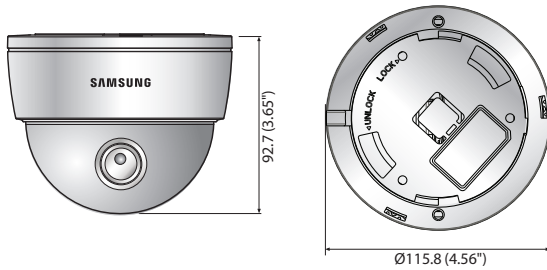

## Key Features

- High resolution of 600TV lines, 700TV lines (B/W)
- Min. illumination 0.3Lux@F1.2 (Color), 0.01Lux (B/W) : SCD-3080  
0.15Lux@F1.2 (Color), 0.001Lux (B/W) : SCD-2080
- 3.9x varifocal lens (2.8 ~ 11mm) : SCD-3080  
3.6x varifocal lens (2.8 ~ 10mm) : SCD-2080
- WDR, VPS, Intelligent video analytics : SCD-3080
- True Day & Night (ICR), MD, SSNRIII
- Coax : Pelco-C (Coaxitron), Dual power

## Dimensions

Unit : mm (inch)