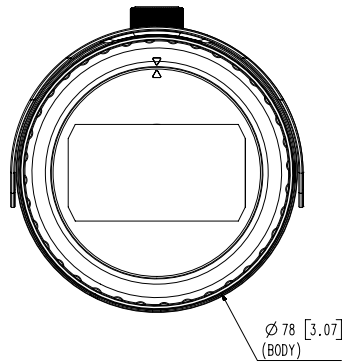

4	QNO-7082R/QNO-6084R	'20.05.31
3	QNO-6083R	'19.04.19
2	QNO-6082R	'19.04.19
1	HCO-6080R	'17.08.04
No.	MODEL NAME	DATE

Unit:mm[inch] SCALE:1/1 Hanwha Techwin

A2

© Hanwha Techwin Co.,Ltd. All rights reserved.