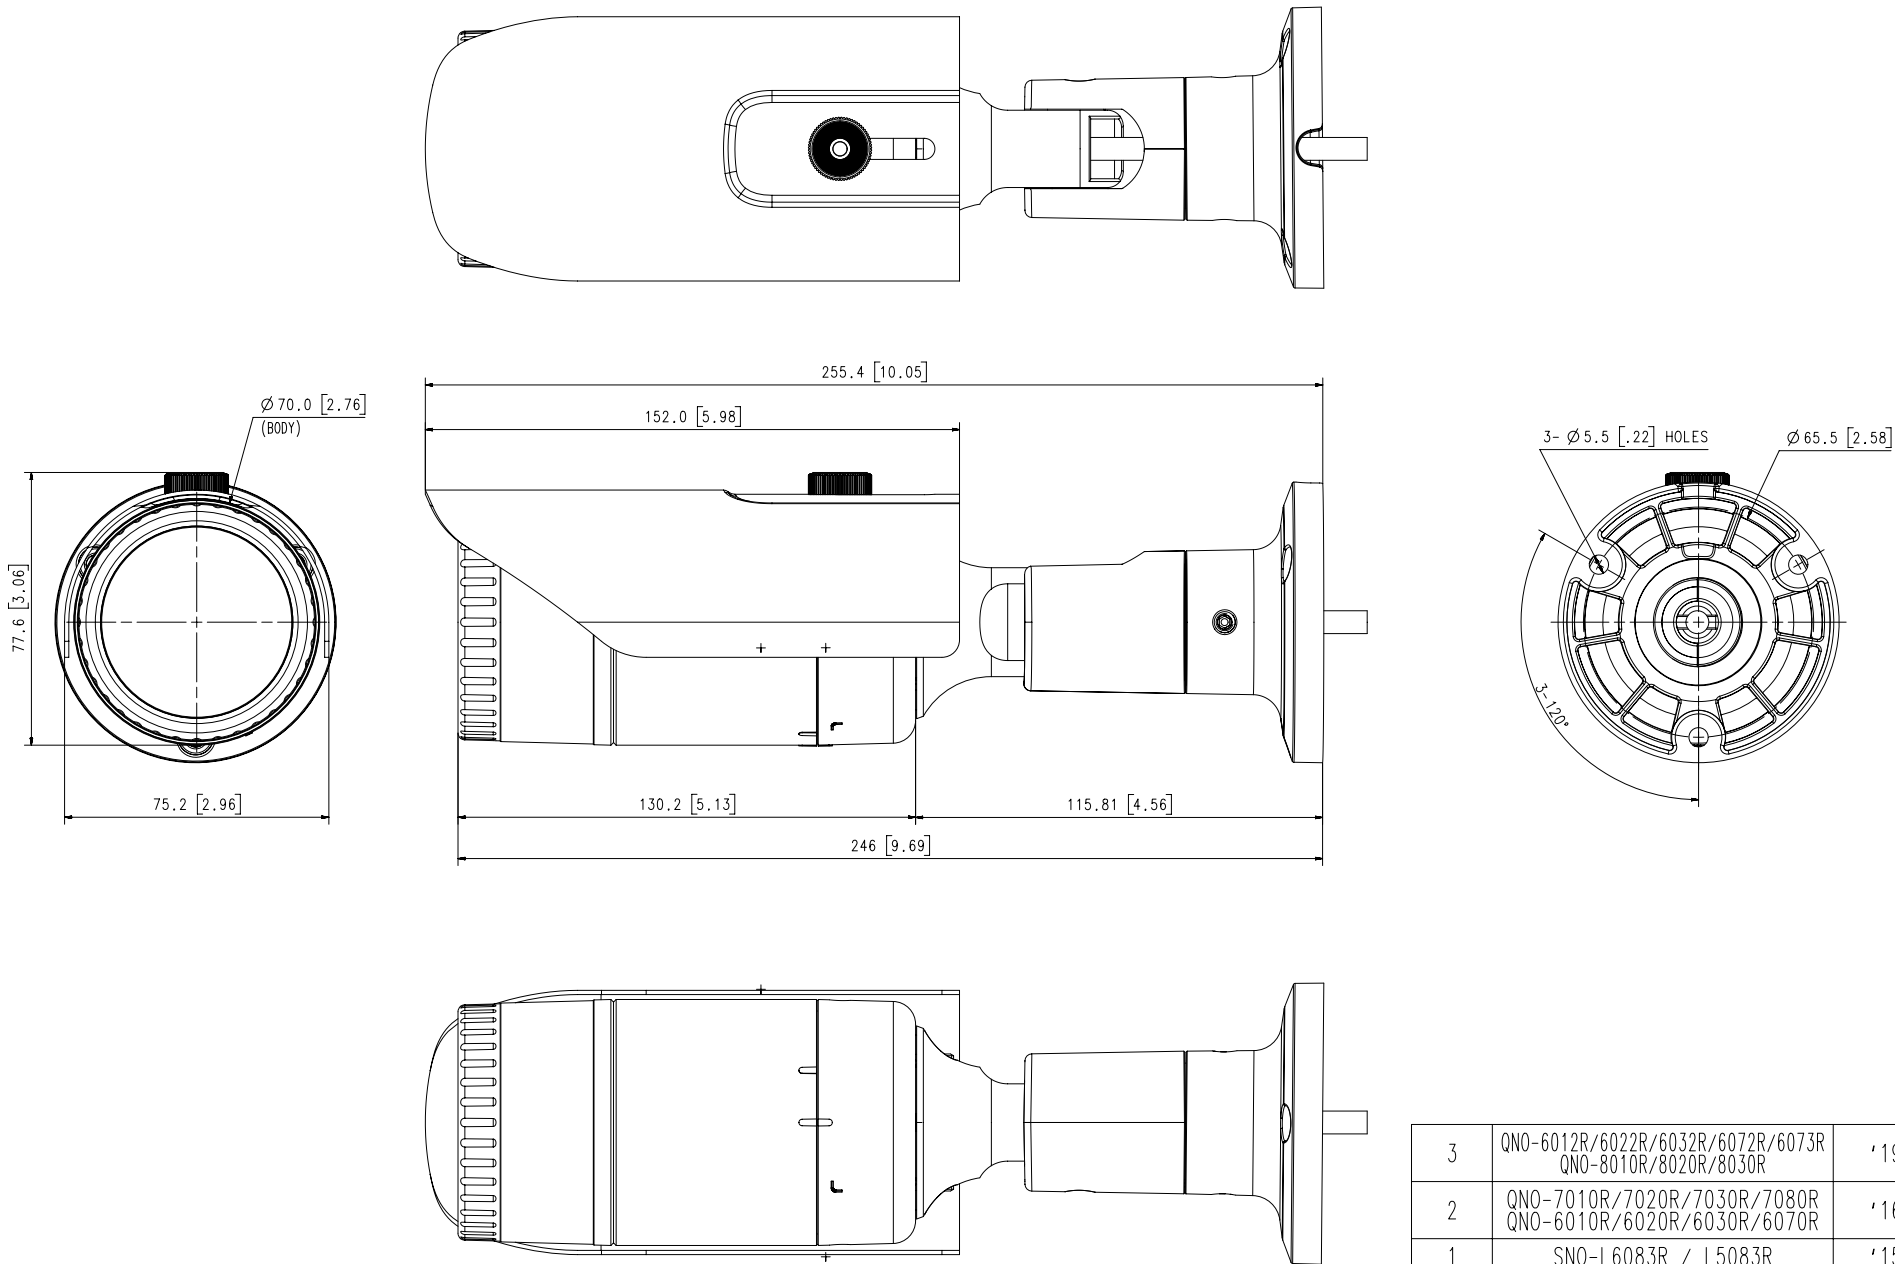

© Hanwha Techwin Co.,Ltd. All rights reserved.

3	QNO-6012R/6022R/6032R/6072R/6073R QNO-8010R/8020R/8030R	'19.04.18
2	QNO-7010R/7020R/7030R/7080R QNO-6010R/6020R/6030R/6070R	'16.05.10
1	SNO-L6083R / L5083R	'15.02.26
No.	MODEL NAME	DATE
Unit:mm[inch] SCALE:1/1		Hanwha Techwin