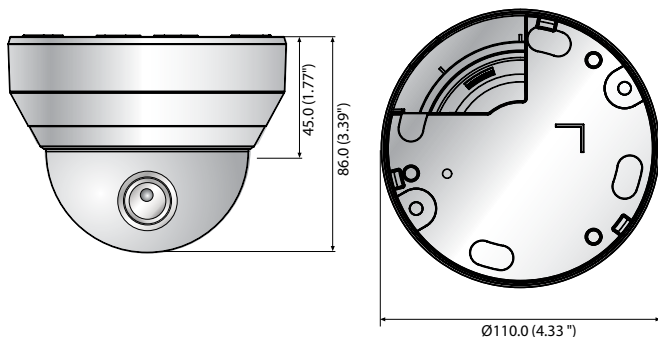

Dimensions

Unit: mm (inch)