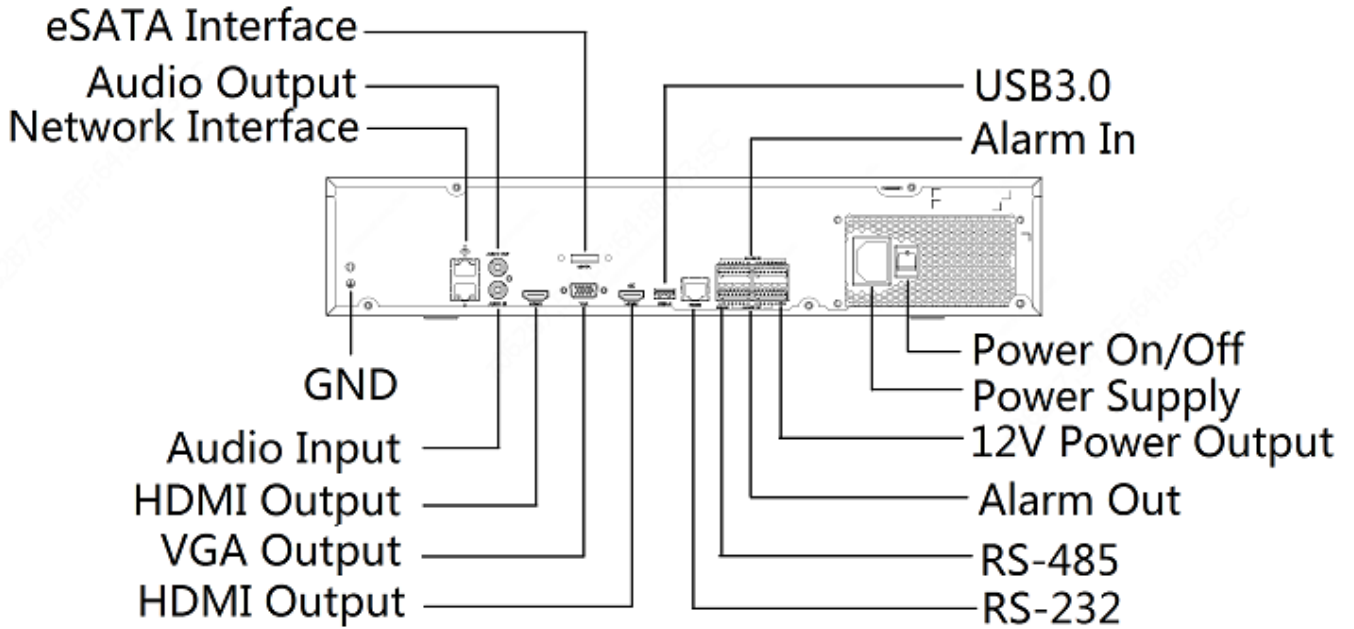

Rear Panel

Zhejiang Uniview Technologies Co., Ltd.

Building No.10, Wanlun Science Park, Jiangling Road 88, Binjiang District, Hangzhou, Zhejiang, China

Email: overseasbusiness@uniview.com; globalsupport@uniview.com

<http://www.uniview.com>

©2021 Zhejiang Uniview Technologies Co., Ltd. All rights reserved.

* Product specifications and availability are subject to change without notice.