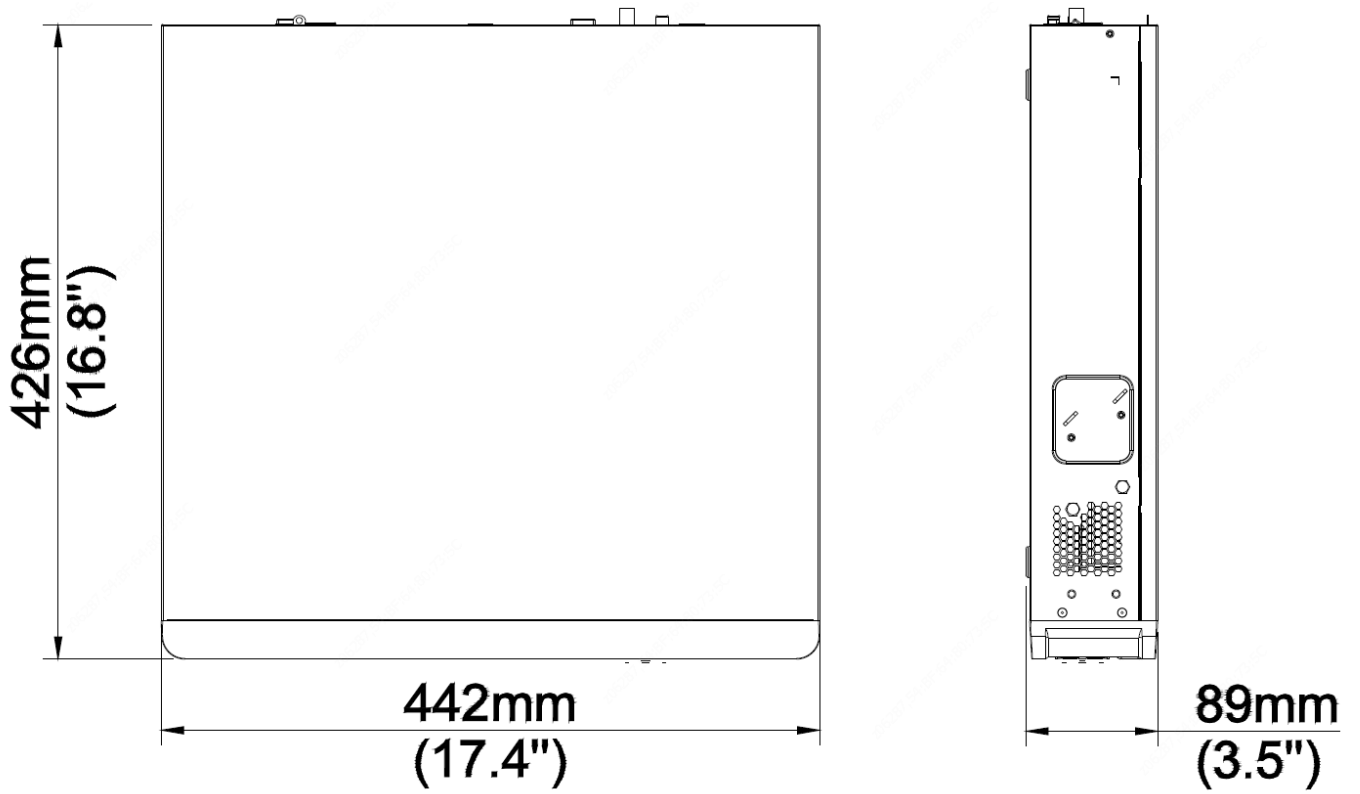

Dimensions