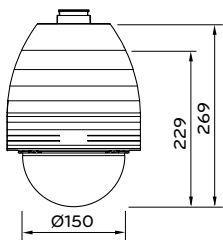

DIMENSION (Unit : mm)

Home Entertainment Company
Security Overseas Marketing Team
LG Twin Towers, 20 Yeouido-dong, Yeongdeungpo-gu, Seoul 150-721, Korea
Phone : +82-2-3777-5184

The eco-friendly label is attached to those products which have passed LG Electronics' rigorous environmental criteria that evaluate 6 hazardous materials (lead, mercury, cadmium, etc.)

<http://www.lgcommercial.com/security-en>