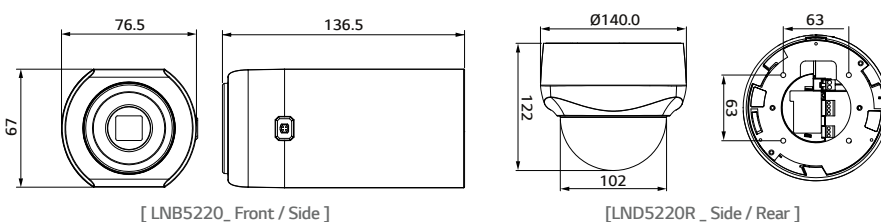

* Exact products and specifications shown may vary by geographic region and are subject to change without notice. Actual products may differ from the images appearing in the catalog.

DIMENSION (Unit : mm)

Home Entertainment Company
Security Overseas Marketing Team
LG Twin Towers, 20 Yeouido-dong, Yeongdeungpo-gu, Seoul 150-721, Korea

The eco-friendly label is attached to those products which have passed LG Electronics' rigorous environmental criteria that evaluate 6 hazardous materials (lead, mercury, cadmium, etc.)

<http://www.lgcommercial.com/security-en>