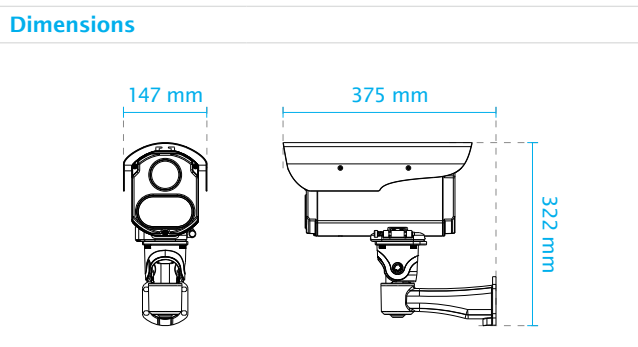

System Requirements	
Operating System	Microsoft Windows 10/8/7 Mac 10.12 (Chrome only)
Web Browser	Chrome 58.0 or above Internet Explorer 10/11
Other Players	VLC: 1.1.11 or above
Included Accessories	
Packing Contents	Wall mount bracket, screws, waterproof connectors, quick installation guide, alignment sticker, L-wrench, desiccant bags, I/O combo cable

Compatible Accessories

PoE Kit/Power Adapter

24VDC

60W UPoE