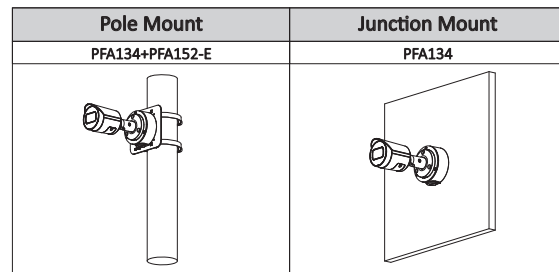

Structure

Casing	Metal
Dimensions	166.2 mm × Φ70 mm (6.54" × Φ2.76")
Net Weight	0.48 kg (1.1 lb)
Gross Weight	0.57 kg (1.3 lb)

Ordering Information

Type	Part Number	Description
2MP Camera	DH-IPC-HFW1230SP-S-S2	2MP Lite IR Fixed-focal Bullet Network Camera,PAL
	DH-IPC-HFW1230SN-S-S2	2MP Lite IR Fixed-focal Bullet Network Camera,NTSC
Accessories (optional)	PFA134	Junction Box
	PFA152-E	Pole Mount
	PFM321D	DC12V1A Power Adapter
	LR1002-1ET/1EC	Single-port Long Reach Ethernet over Coax Extender
	PFM900-E	Integrated Mount Tester
	PFM114	TLC SD Card

Accessories

Optional:

Dimensions (mm[inch])