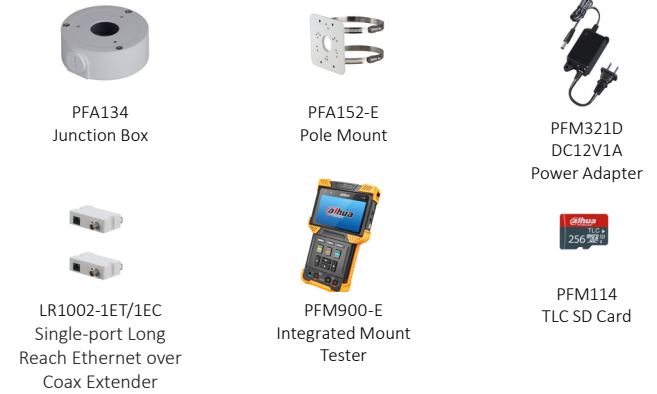

Structure

Casing	Metal
Dimensions	166.2 mm × Φ70 mm (6.54" × Φ2.76")
Net Weight	0.48 kg (1.1 lb)
Gross Weight	0.57 kg (1.3 lb)

Ordering Information

Type	Part Number	Description
2MP Camera	DH-IPC-HFW1230SP-S-S2	2MP Lite IR Fixed-focal Bullet Network Camera,PAL
	DH-IPC-HFW1230SN-S-S2	2MP Lite IR Fixed-focal Bullet Network Camera,NTSC
Accessories (optional)	PFA134	Junction Box
	PFA152-E	Pole Mount
	PFM321D	DC12V1A Power Adapter
	LR1002-1ET/1EC	Single-port Long Reach Ethernet over Coax Extender
	PFM900-E	Integrated Mount Tester
	PFM114	TLC SD Card

Accessories

Optional:

Dimensions (mm[inch])