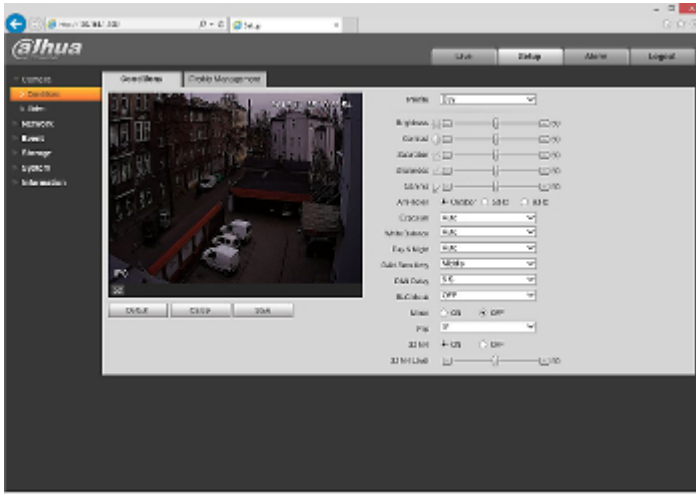

User Manual

Code: IPC-HDW1431S-0280B-S4
IP CAMERA **IPC-HDW1431S-0280B-S4** - 4 Mpx 2.8 mm DAHUA

Network protocols:	HTTP, HTTPS, TCP, ARP, RTSP, RTP, RTCP, UDP, SMTP, FTP, DHCP, DNS, DDNS, PPPoE, IPv4/IPv6, QoS, UPnP, NTP, RTMP, IEEE 802.1x, Multicast, ICMP, IGMP, TLS
WEB Server:	Built-in
Max. number of on-line users:	20
ONVIF:	18.12
Main features:	<ul style="list-style-type: none">• WDR - 120 dB - Wide Dynamic Range• 3D-DNR - Digital Noise Reduction• ROI - improve the quality of selected parts of image• BLC/HLC - Back Light / High Light Compensation• Possibility to change the resolution, quality and bit rate• Motion Detection• Configurable Privacy Zones• Mirror - Mirror image
Mobile phones support:	Port no.: 37777 or access by a cloud (P2P) • Android: Free application DMSS • iOS (iPhone): Free application DMSS
Default IP address:	192.168.1.108
Default admin user / password:	admin / - The administrator password should be set at the first start
Web browser access ports:	80, 37777
PC client access ports:	37777
Mobile client access ports:	37777
Port ONVIF:	80
RTSP URL:	rtsp://admin:haslo@192.168.1.108:554/cam/realmonitor?channel=1&subtype=0 - Main stream rtsp://admin:haslo@192.168.1.108:554/cam/realmonitor?channel=1&subtype=1 - Sub stream
Color:	White
Power supply:	<ul style="list-style-type: none">• PoE (802.3af),• 12 V DC / 460 mA
Power consumption:	< 5.5 W
Housing:	Dome - Metal + Plastic
"Index of Protection":	IP67
Operation temp:	-30 °C ... 60 °C
Weight:	0.27 kg
Dimensions:	Ø 108 x 85 mm
Supported languages:	Polish, English, Czech, French, Spanish Dutch, German, Portuguese, Russian, Italian
Manufacturer / Brand:	DAHUA
Guarantee:	3 years

Camera is out from clamping ring:

Mounting side view:

See how to initialize DAHUA cameras:

:

In the kit:

Example captures of device interface:

User Manual

Code: IPC-HDW1431S-0280B-S4
IP CAMERA **IPC-HDW1431S-0280B-S4** - 4 Mpx 2.8 mm DAHUA