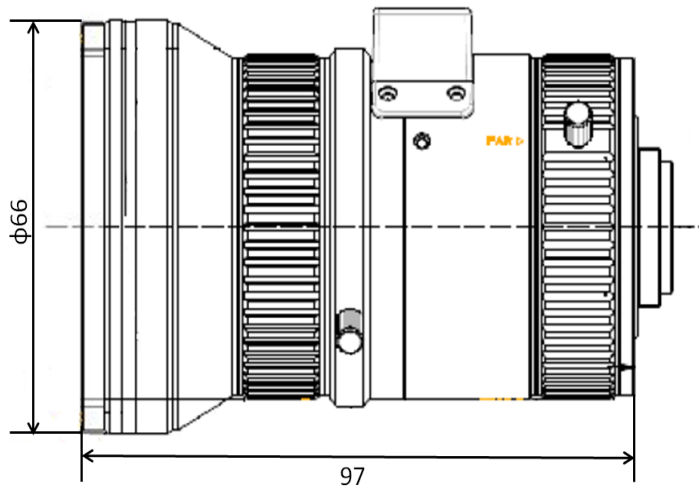

# CCTV LENS SPEC

Model NO.		HV0733D-6MP		Specification		Vari-focal DC Auto Iris <b>Constant Aperture 6MP</b>	
Focallength		7-33mm		Mount		CS-Mount	
F number		F0.95-C		Flange Back Length		12.5mm	
Max. Image format		Φ9mm (1/1.8")		M. O. D		0.5m	
Control	Iris	DC Auto Iris		Dimension		Φ66*97mm	
	Focus	Manual		Weight		478.8g	
	Zoom	Manual		Operating Temperature		-20~60°C	
Field of View	D	1/1.8"	60.6° ~20.0°		1/2"	58.6° ~19.2°	
	H		51.6° ~16.7°			50.5° ~16.4°	
	V		35.0° ~11.2°			32.0° ~10.3°	

Dimension

Lens Picture