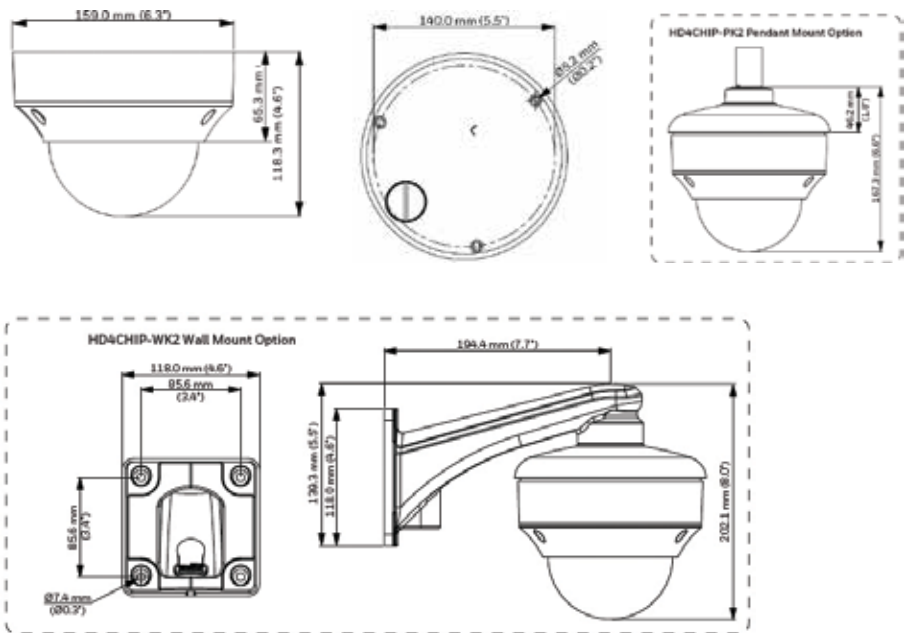

Network TDN Low-Light WDR 2MP/4MP IR Rugged Dome

ORDERING

H4W2GR1V	Network TDN Low Light WDR IR Outdoor Dome Camera, 1/2.8" 2 Megapixel progressive scan CMOS, 2.7-13.5 mm MFZ, 4 IR LEDs, PoE+, H.265.
H4L2GR1V	Network TDN Intelligent Ultra WDR IR Outdoor Dome Camera, 1/2.8" 2 Megapixel progressive scan CMOS, 2.7-12 mm MFZ, 4 IR LEDs, PoE+, H.265.
H4W4GR1V	Network TDN WDR IR Outdoor Dome Camera, 1/3" 4 Megapixel progressive scan CMOS, 2.7-13.5 mm MFZ, 4 IR LEDs, PoE+, H.265.

DIMENSIONS*