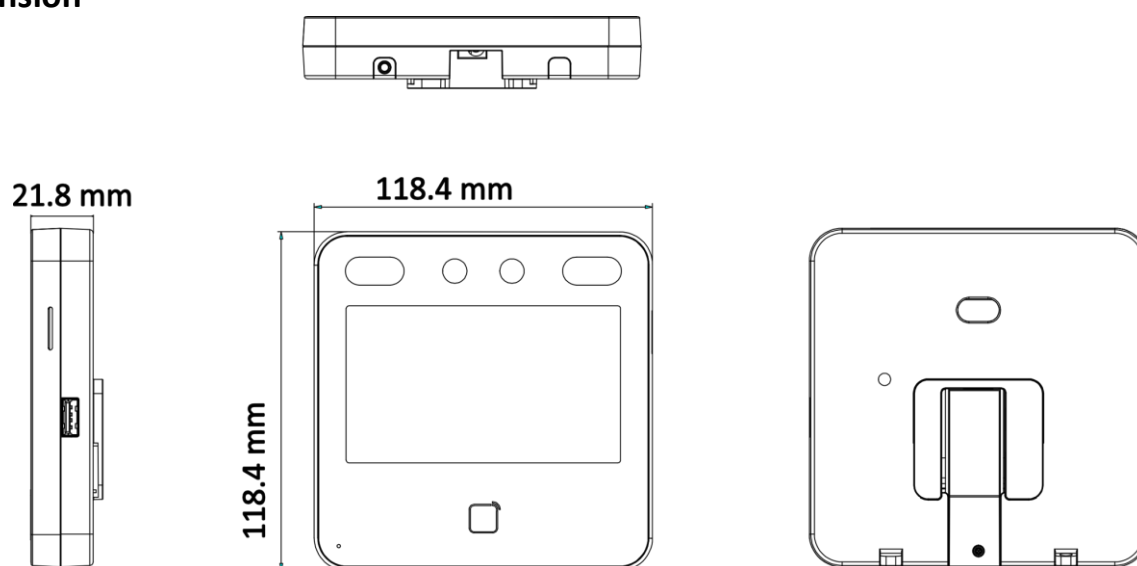

Application environment	Indoor
Installation	Wall Mounting; Base Mounting
Weight	Gross weight: 0.71 kg (1.57 lbs) Net weight: 0.23 kg (0.51 lbs)
Language	English, Spanish (South America), Arabic, Thai, Indonesian, Russian, Vietnamese, Portuguese (Brazil), Korean; Japanese

▪ **Available Model**

DS-K1T343EX

▪ **Dimension**