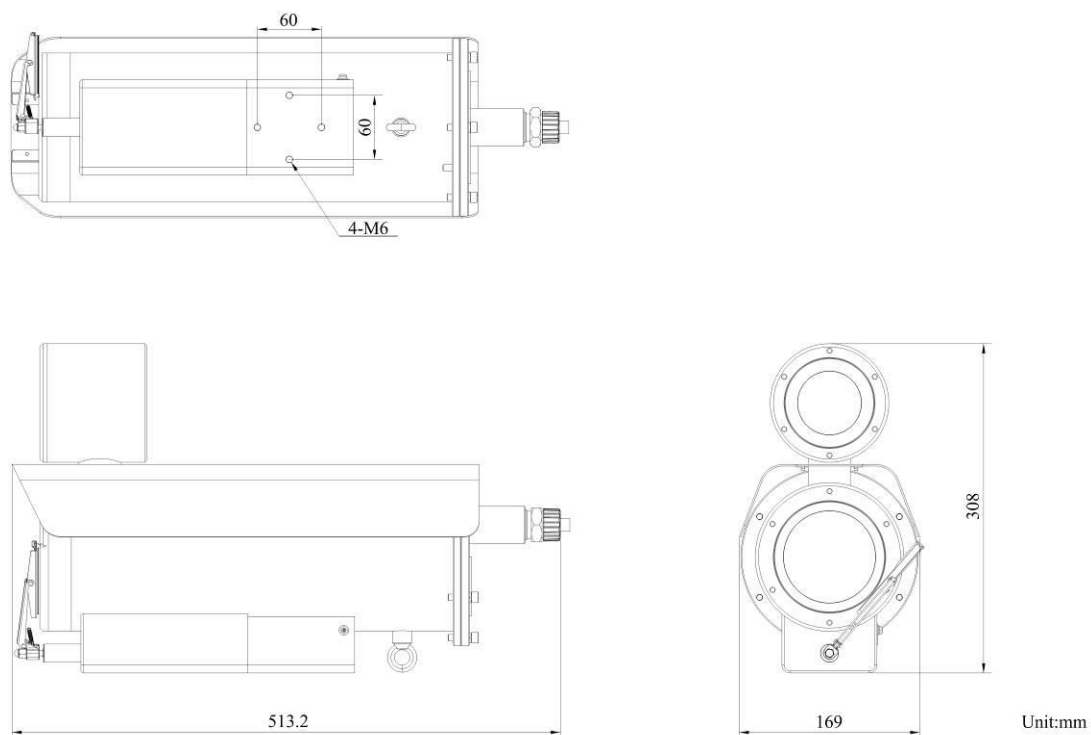

Dimensions	513.2 × 169 × 308 mm (20.2" × 6.65" × 12.13") Package: 753 × 313 × 424 mm (29.65" × 12.32" × 16.69")
Weight	17.8 kg (39.24 lb.); with package, 19.8 kg (43.65lb.)
Power Consumption	100 VAC to 240 VAC, 0.38 A to 0.18 A, max. 22.6W; PoE (802.3at, 42.5 V to 57 V), 0.56 A to 0.42 A, max. 23.6W
Heater	Yes
Wiper	Yes

*You are recommended to purchase memory card together with the product if needed. After ordering, the memory card will be installed to product during manufacturing.

▪ Available Model

DS-2XE6482F-IZHRS (B)

▪ Dimension

▪ Accessory

▪ Optional

DS-1707ZJ-Y-AC(OS) Wall mount	DS-2780ZJ-X/316 L(OS) Junction box