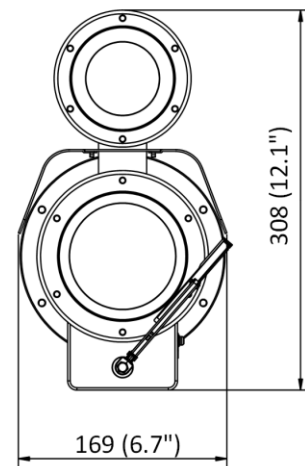

▪ **Dimension**

Unit: mm (inch)

▪ **Accessory**

▪ **Optional**

DS-2780ZJ-X(OS)(O-STD)/316L Explosion-Proof Terminal Box	DS-1707ZJ-Y-AC(OS) Wall Mount	DS-2780ZJ-X/316L(OS) Explosion-Proof Terminal Box
		

Distributed by