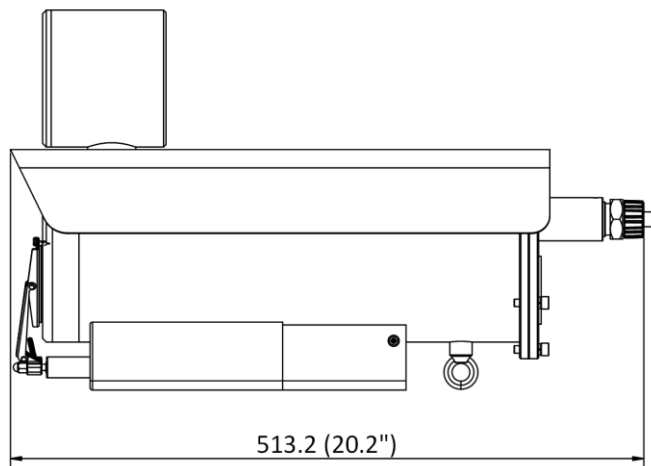

▪ **Dimension**

Unit: mm (inch)

▪ **Accessory**

▪ **Optional**

DS-2780ZJ-X(OS)(O-STD)/316L Explosion-Proof Terminal Box	DS-1707ZJ-Y-AC(OS) Wall Mount	DS-2780ZJ-X/316L(OS) Explosion-Proof Terminal Box
		

Distributed by