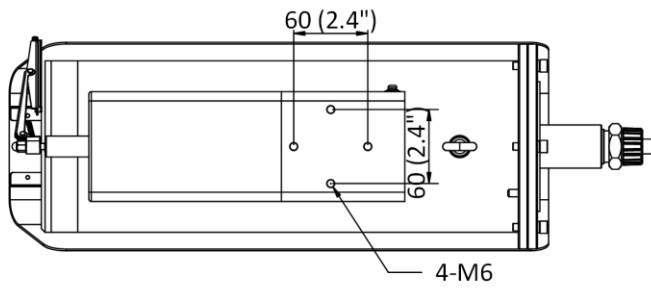

▪ **Dimension**

Unit: mm (inch)

▪ **Accessory**

▪ **Optional**

DS-2780ZJ-X(OS)(O-STD)/316L Explosion-Proof Terminal Box	DS-1707ZJ-Y-AC(OS) Wall Mount	DS-2780ZJ-X/316L(OS) Explosion-Proof Terminal Box