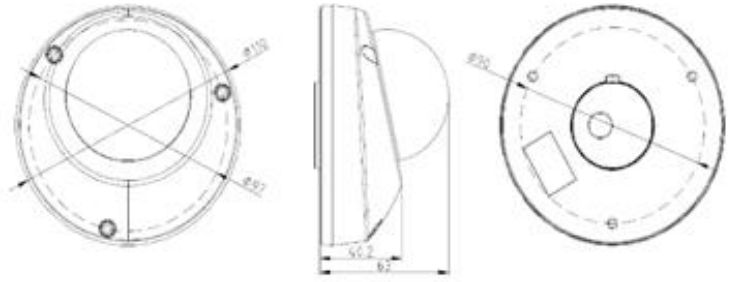

DS-2CD6520D-I (O) 2MP 1/3" CMOS Mini Dome

Specification

Camera	
Image Sensor	1/3" Progressive Scan CMOS
Min. Illumination	0.01 Lux @(F1.2,AGC ON), 0 Lux with IR
Shutter Speed	1/3s~1/100,000s
Lens	4mm, horizontal view angle 63° (2.8mm/6mm/8mm optional)
Angle of Adjustment	H: -30° ~30° , V: 0°~80°, R: 0° ~360°
Lens Mount	M12
Day & Night	ICR
DNR	3D Digital Noise Reduction
DWDR	Digital Wide Dynamic Range
Compression	
Video	H.264/ MJPEG
H.264 Type	Base Line Profile/Main Profile
Video Bit Rate	32Kbps~8Mbps
Audio	G.711/G.722.1/G.726/MP2L2
Audio Bit Rate	64Kbps(G.711)/16Kbps(G.722.1)/32-128Kbps(MP2L2)
Image	
Max. Resolution	1920 × 1080
Frame Rate	50Hz: 25fps (1920*1080,1280 × 960,1280 × 720) 60Hz: 30fps (1920*1080,1280 × 960,1280 × 720)
Image Setting	Rotate mode, Saturation, Brightness, Contrast, etc. are adjusted via client or web-browser
BLC	Yes, zone optional
ROI	Support
Network	
Storage	Micro SD/SDHC/SDXC card (up to 128G) ANR, NAS
Intelligent Alarm	Intrusion detection, Line crossing detection, Motion detection, Tampering alarm, Network disconnect, IP address conflict, Storage error
Protocol Supportable	TCP/IP,ICMP,HTTP,HTTPS,FTP,DHCP,DNS,DDNS,RTP,RTSP,RTCP,NTP,UPnP,SMTP,IGMP,802.1X,QoS,IPv6,Bonjour
Interface protocol	ONVIF,PSIA,CGI,ISAPI
General	Flickerless, dual stream, heartbeat, mirror, password protection, video masking, watermark
Network	
Communication	-IO Model: 1-ch RJ45 10M / 100M self-adaptive Ethernet port -I Model: 1-ch M12 10M / 100M self-adaptive Ethernet port
Video	1Vp-p Composite Output(75 Ω /BNC)
Audio Input	1 built-in mic

Dimensions

General

Working temperature and humidity	-30 °C ~ 60 °C (-22 °F ~ 140 °F) Humidity 95% or less (non-condensing)
Power Supply	DC12V/PoE(802.3af)
Power	5.5W MAX
Protect Level	IP66
Impact Protection	Ik08
IR distance	10m
Dimensions	99.3x96.7x52.8mm (3.91" × 3.81" × 2.08")
Weight	600g (1.32lb)