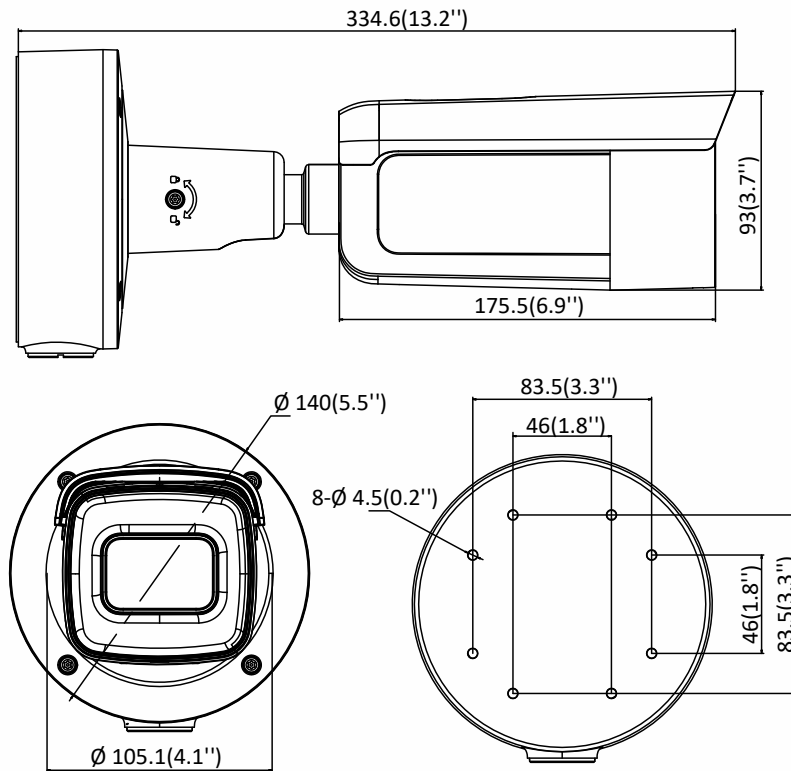

Dimensions

Accessories

Distributed by

DS-1275ZJ-S-SUS
Vertical Pole Mount

HIKVISION

Headquarters

No.555 Qianmo Road, Binjiang District,
Hangzhou 310051, China
T +86-571-8807-5998
overseasbusiness@hikvision.com

Hikvision USA
T +1-909-895-0400
sales.usa@hikvision.com

Hikvision Italy
T +39-0438-6902
info.it@hikvision.com

Hikvision Singapore
T +65-6684-4718
sg@hikvision.com

Hikvision Africa
T +27 (10) 0351172
sale.africa@hikvision.com

Hikvision Europe
T +31-23-55-42-770
info.eu@hikvision.com

Hikvision France
T +33(0)1-85-330-450
info.fr@hikvision.com

Hikvision Oceania
T +61-2-8599-4233
salesau@hikvision.com

Hikvision Hong Kong
T +852-2151-1761

Hikvision Middle East
T +971-4-8816086
salesme@hikvision.com

Hikvision Spain
T +34-91-737-16-55
info.es@hikvision.com

Hikvision Canada
T +1-909-895-0400
sales.usa@hikvision.com

Hikvision Russia
T +7-495-669-67-99
sateru@hikvision.com

Hikvision Poland
T +48-22-460-01-50
poland@hikvision.com

Hikvision Korea
T +82-31-731-8841
sales.korea@hikvision.com

Hikvision India
T +91-22-28469900
sales@pramahikvision.com

Hikvision UK
T +01628-902140
support.uk@hikvision.com

Hikvision Brazil
T +55 11 3318-0050
Latam.support@hikvision.com