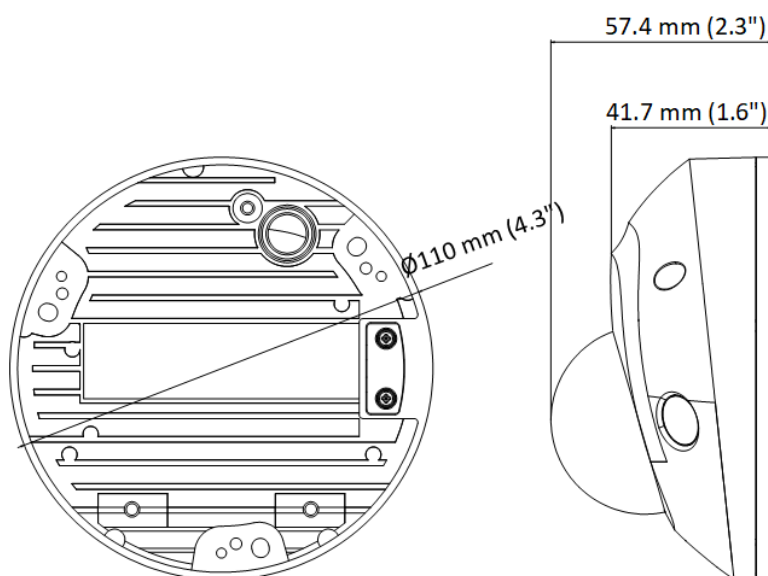

Environment	CE-RoHS (2011/65/EU) WEEE (2012/19/EU) Reach (Regulation (EC) No 1907/2006)
Electrical Safety Protection	IP67 (IEC 60529-2013) IK08 (IEC 62262: 2002)

▪ Available Model

DS-2CD3563G2-IS (2.8/4 mm)

▪ Typical Application

Hikvision products are classified into three levels according to their anti-corrosion performance. Refer to the following description to choose for your using environment.

This model has NO SPECIFIC PROTECTION.

Level	Description
Top-level protection	Hikvision products at this level are equipped for use in areas where professional anti-corrosion protection is a must. Typical application scenarios include coastlines, docks, chemical plants, and more.
Moderate protection	Hikvision products at this level are equipped for use in areas with moderate anti-corrosion demands. Typical application scenarios include coastal areas about 2 kilometers (1.24 miles) away from coastlines, as well as areas affected by acid rain.
No specific protection	Hikvision products at this level are equipped for use in areas where no specific anti-corrosion protection is needed.

▪ Dimension

Unit: mm (inch)