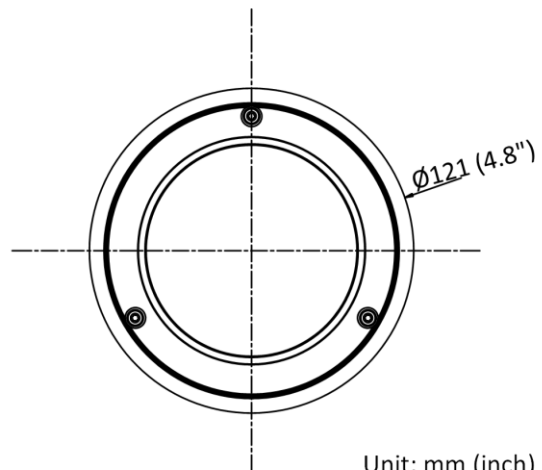

Protection

Ingress protection: IP67 (IEC 60529-2013), IK10 (IEC 62262:2002)

▪ **Available Model**

DS-2CD3156G2-ISUHK(2.8/4/6 mm)

▪ **Dimension**

Unit: mm (inch)