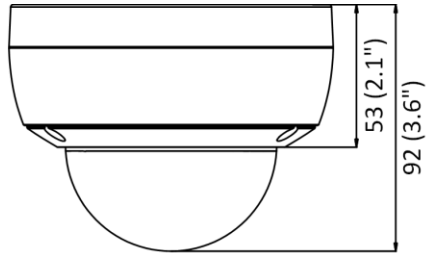

Protection

Ingress protection: IP67 (IEC 60529-2013), IK10 (IEC 62262:2002)

▪ **Available Model**

DS-2CD3156G2-ISUHK(2.8/4/6 mm)

▪ **Dimension**

Unit: mm (inch)