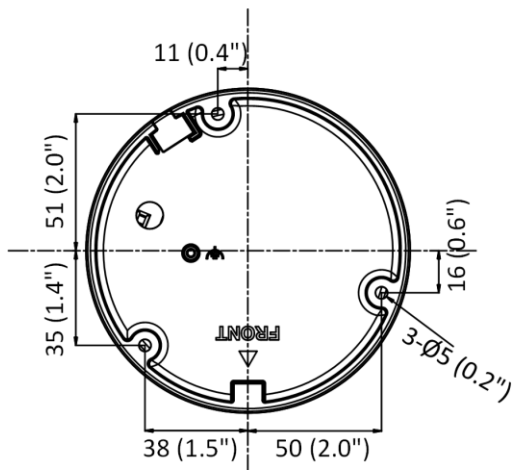

Protection

Ingress protection: IP67 (IEC 60529-2013), IK10 (IEC 62262:2002)

▪ **Available Model**

DS-2CD3156G2-ISUHK(2.8/4/6 mm)

▪ **Dimension**

Unit: mm (inch)