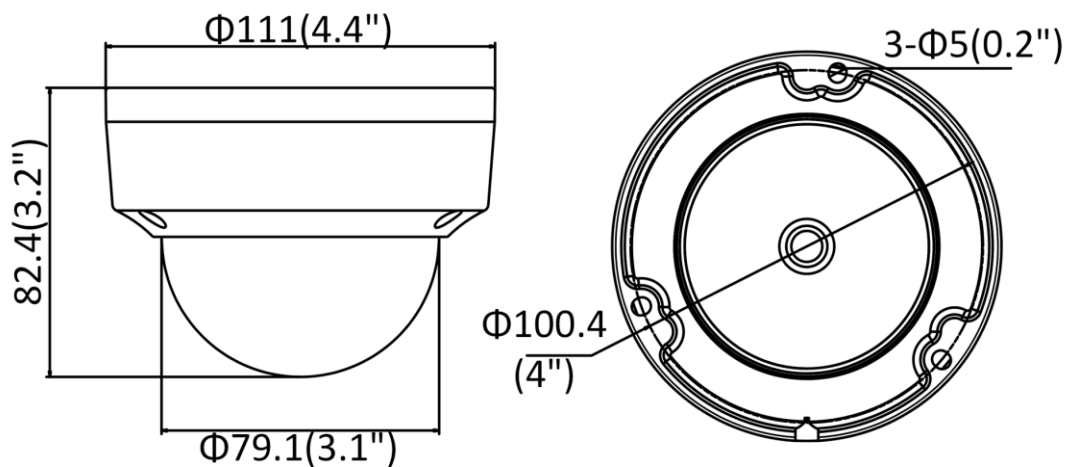

Dimension

Unit: mm(inch)

Accessory