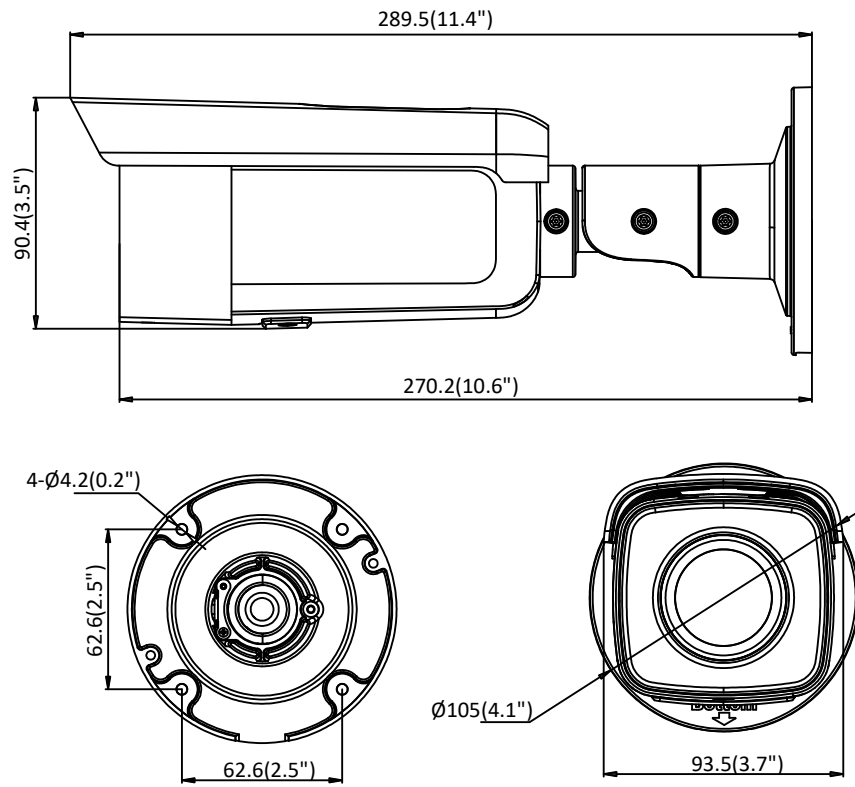

Available Model

DS-2CD2T85G1-I5 (2.8/4/6 mm), DS-2CD2T85G1-I8 (2.8/4/6 mm)

Dimension

Unit: mm(inch)