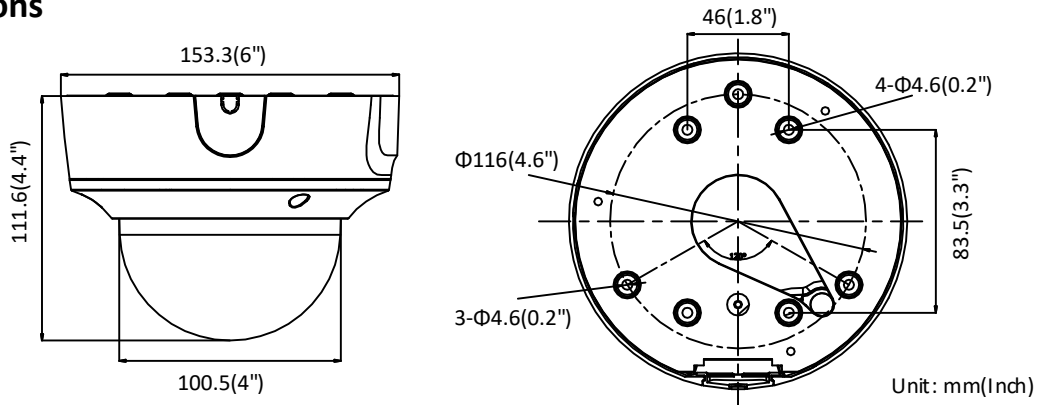

Dimensions	Camera: Φ 153.3 × 111.6mm (Φ 6" × 4.4")
Weight	Camera: 900 g (2 lb.) With package: 1300 g (2.9 lb.)

Available Model:

DS-2CD2765G1-IZ (2.8 to 12 mm), DS-2CD2765G1-IZS (2.8 to 12 mm)

Dimensions

Accessories