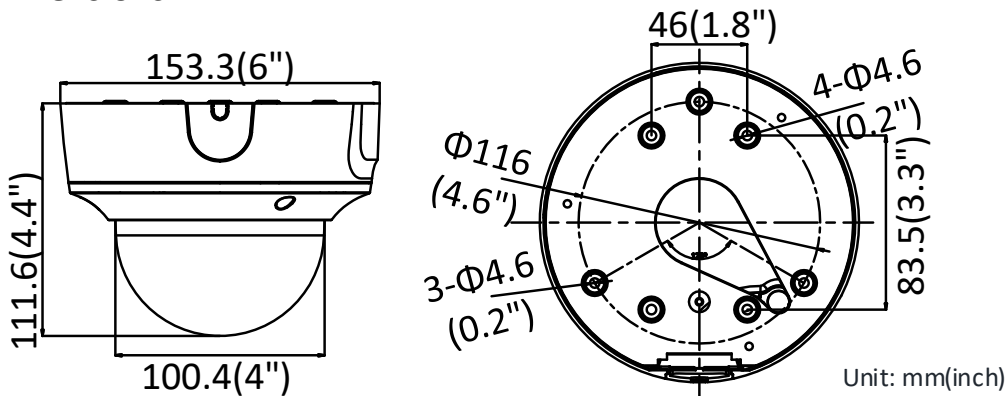

Material	Metal
Dimensions	Camera: Φ 153.3 $\times$ 111.6mm (Φ 6" $\times$ 4.4")
Weight	Camera: Approx. 835g (1.8 lb.) With Package: Approx. 1305g (2.9 lb.)

Available Model:

DS-2CD2723G1-IZ (2.8 to 12 mm), DS-2CD2723G1-IZS(2.8 to 12 mm)

Dimensions

Accessories