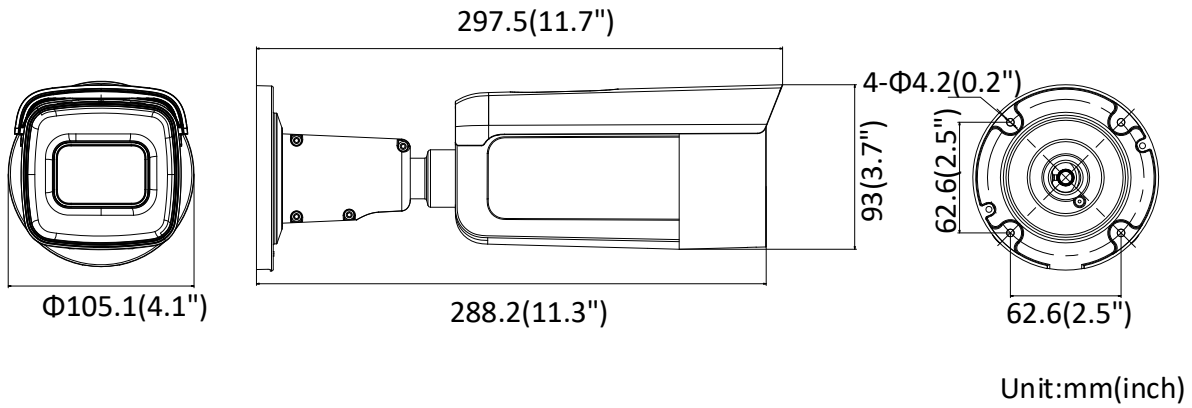

Weight	Camera: Approx. 1335 g (2.9 lb.) With Package: 2004g (4.4lb.)

Available Model:

DS-2CD2645G1-IZ (2.8 to 12 mm), DS-2CD2645G1-IZS (2.8 to 12 mm)

Dimensions

Accessories