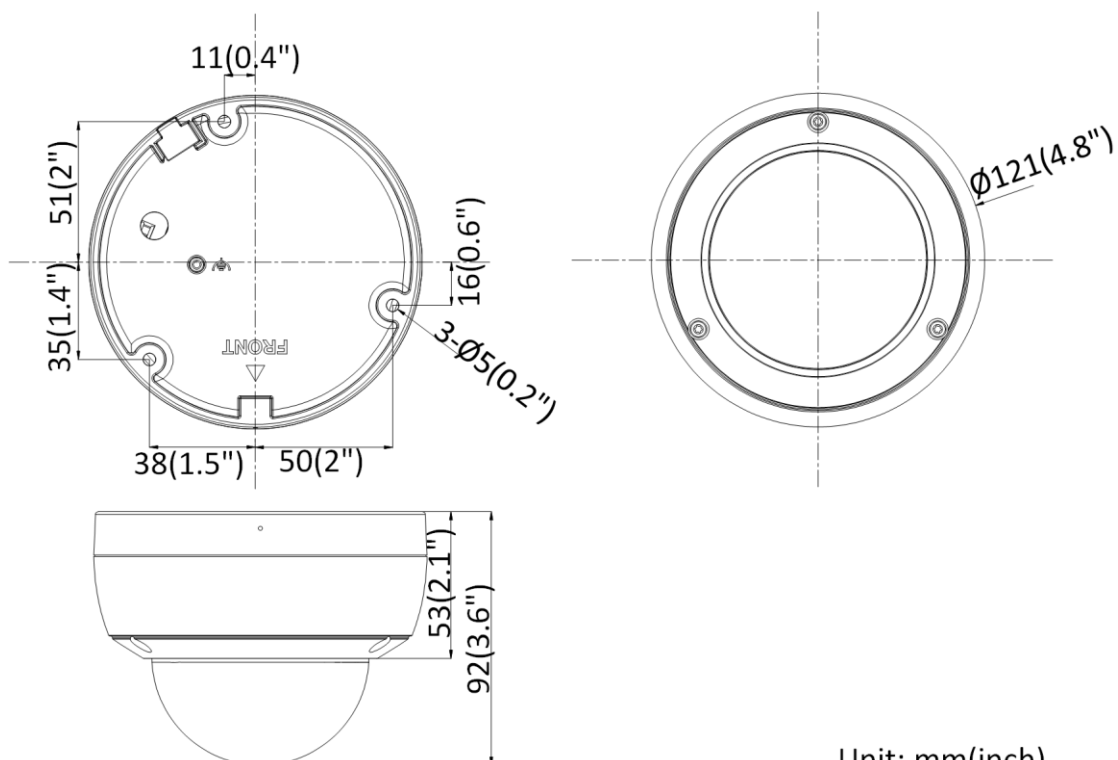

Startup and Operating Conditions	-30 °C to 60 °C (-22 °F to 140 °F), humidity 95% or less (non-condensing)
Storage Conditions	-30 °C to 60 °C (-22 °F to 140 °F), humidity 95% or less (non-condensing)
Power Supply	12 VDC \pm 25%, Φ 5.5 mm coaxial power plug; PoE (802.3af, class 3)
Power Consumption and Current	12 VDC, 0.5 A, max. 6 W; PoE: (802.3af, 36 V to 57 V), 0.2 A to 0.1 A, max. 7.5 W
Material	Camera body: metal, bubble: plastic
Dimensions	Camera: Φ 121 \times 92 mm (Φ 4.8" \times 3.6") With package: 134 \times 134 \times 108 mm (5.3" \times 5.3" \times 4.3")
Weight	Camera: Approx. 570 g (1.3 lb.) With package: Approx. 950 g (2.1 lb.)
Approval	
EMC	47 CFR Part 15, Subpart B; EN 55032: 2015, EN 61000-3-2: 2014, EN 61000-3-3: 2013, EN 50130-4: 2011 +A1: 2014; AS/NZS CISPR 32: 2015; ICES-003: Issue 6, 2016; KN 32: 2015, KN 35: 2015
Safety	UL 60950-1, IEC 60950-1:2005 + Am 1:2009 + Am 2:2013, EN 60950-1:2005 + Am 1:2009 + Am 2:2013, IS 13252(Part 1):2010+A1:2013+A2:2015, IEC/EN 60950-1
Chemistry	2011/65/EU, 2012/19/EU, Regulation (EC) No 1907/2006
Protection	Ingress protection: IK10 (IEC 62262:2002), IP66 (IEC 60529-2013)

* Listed resolutions are only selectable options. It does not mean that all streams can work at their maximum resolution at the same time.

Available Model

DS-2CD2143G0-IU (2.8/4/6/8 mm)

Dimensions

Unit: mm(inch)