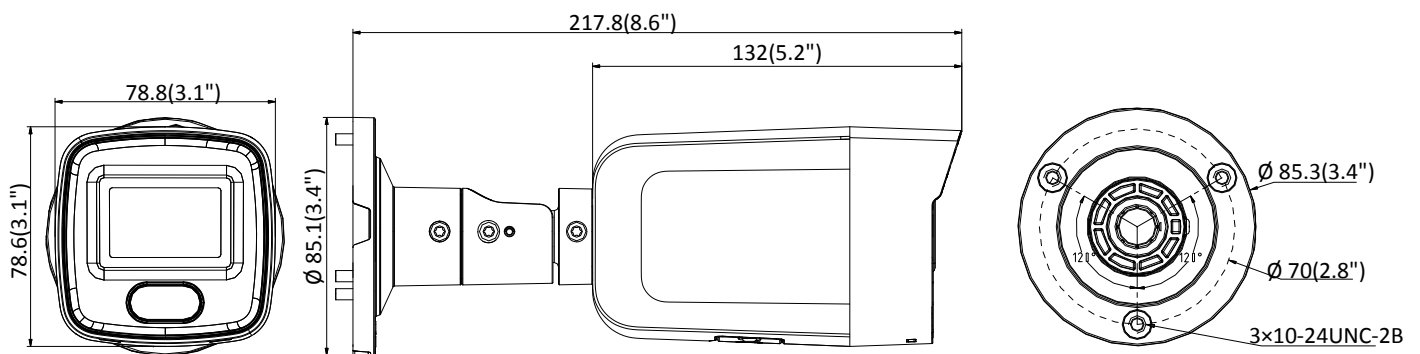

Safety	UL (UL 60950-1); CB (IEC 60950-1:2005 + Am 1:2009 + Am 2:2013); CE-LVD (EN 60950-1:2005 + Am 1:2009 + Am 2:2013); BIS (IS 13252(Part 1):2010+A1:2013+A2:2015); LOA (IEC/EN 60950-1)
Environment	CE-RoHS (2011/65/EU); WEEE (2012/19/EU); Reach (Regulation (EC) No 1907/2006)

* Listed resolutions are only selectable options. It does not mean that all streams can work at their maximum resolution at the same time.

Available Model

DS-2CD2027G1-L (2.8/4/6 mm)

Dimension

Unit: mm(inch)

Accessory