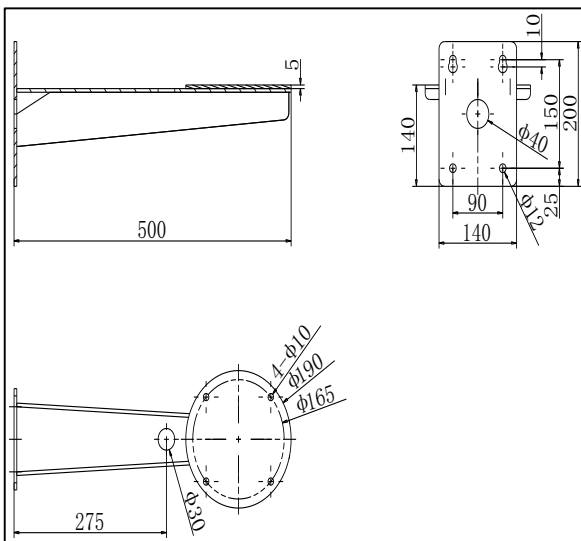

DS-1693ZJ

Wall Mount Bracket for
Positioning System

Features:

- Steel material with surface spray treatment
- Hikvision white

Dimension:

Order Model:

DS-1693ZJ

Parameter:

Model	DS-1693ZJ
Parameters	Wall Mount Bracket for Positioning System
Appearance	Hikvision White
Material	Steel
Dimension	190×200×500mm
Weight	5700g

Notice:

- The bracket should be installed on flat wall
- The wall must be capable of supporting over 3 times as much as the total weight of the camera and the mount.
- The maximum load capacity of the bracket is 50 KG

Note: The actual bracket may vary from the picture above.