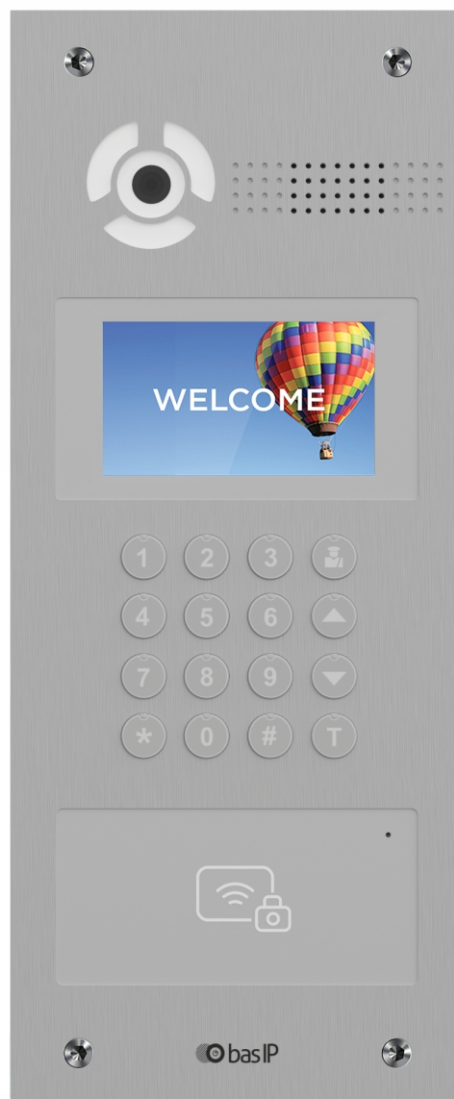

# ENTRANCE PANEL

# AA-07BD

EAN: 5060514914328 (SILVER)

AA-07BD SILVER multi-apartment metal entrance panel is just perfect for office buildings, apartment complexes, and cottage settlements.

The discussed model incorporates vandal-proof metal mechanical buttons. Thanks to the additional illumination of the buttons, it will be easier for the user to dial the number of the apartment even at night.

## Main features

- Panel type: Multi-apartment.
- Display: 4.3" TFT, color with backlight.
- Keypad: Backlight mechanical buttons.
- Camera: 1/4".
- Resolution: 2 Mpx.
- Camera angle: 110° (horizontal).
- Output video: Half HD (1280 × 720), H.264 Main Profile.
- Night backlight: 6 LEDs.
- Light sensitivity: 0,01 LuX.
- Protection class: IP65.
- IK-Code: IK07.
- Working temperature: -40 — +65 °C.
- Power consumption: 6,5 W, in standby — 3,6 W.
- Power supply: +12 V DC.
- Body: Aluminum.
- Colors: Silver.
- Dimensions for installation: 141 × 351 × 60 mm.
- Size of the panel: 155 × 375 × 55 mm.
- Installation: Flush, surface with BR-AA7 bracket.

## Functionality

- Interface: Multi-language graphical and WEB interface.
- Lock opening:
  - By means of a monitor
  - By QR code
  - By guest link
  - By Pin
  - By access card
  - The BAS-IP Intercom app
  - The BAS-IP Link app
  - The BAS-IP UKEY app
  - From API
- Access control integration: WIEGAND-26+ output
- Shortcut buttons: Concierge button.
- Number of call melodies: 4 polyphonic melodies, ability to customize melodies for different actions.
- Authentication: Separate password for settings, WEB – interface and RTSP stream.
- Talking mode: Full duplex.
- Additionally:
  - Software Link support
  - SIP P2P
  - Built-in relay
  - Proximity sensor
  - Open API