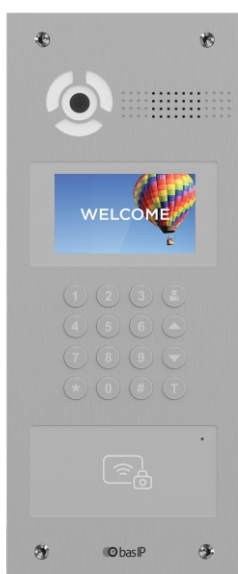

# ENTRANCE PANEL

# AA-07BD

EAN: 5060514914328 (SILVER)

AA-07BD SILVER multi-apartment metal entrance panel is just perfect for office buildings, apartment complexes, and cottage settlements.

The discussed model incorporates vandal-proof metal mechanical buttons. Thanks to the additional illumination of the buttons, it will be easier for the user to dial the number of the apartment even at night.

## Main features

- Panel type: Multi-apartment.
- Display: 4.3" TFT, color with backlight.
- Keypad: Backlight mechanical buttons.
- Camera: 1/4".
- Resolution: 2 Mpx.
- Camera angle: 110° (horizontal).
- Output video: Half HD (1280 × 720), H.264 Main Profile.
- Night backlight: 6 LEDs.
- Light sensitivity: 0,01 LuX.
- Protection class: IP65.
- IK-Code: IK07.
- Working temperature: -40 — +65 °C.
- Power consumption: 6,5 W, in standby — 3,6 W.
- Power supply: +12 V DC.
- Body: Aluminum.
- Colors: Silver.
- Dimensions for installation: 141 × 351 × 60 mm.
- Size of the panel: 155 × 375 × 55 mm.
- Installation: Flush, surface with BR-AA7 bracket.

## Functionality

- Interface: Multi-language graphical and WEB interface.
- Lock opening:
  - By means of a monitor
  - By QR code
  - By guest link
  - By Pin
  - By access card
  - The BAS-IP Intercom app
  - The BAS-IP Link app
  - The BAS-IP UKEY app
  - From API
- Access control integration: WIEGAND-26+ output
- Shortcut buttons: Concierge button.
- Number of call melodies: 4 polyphonic melodies, ability to customize melodies for different actions.
- Authentication: Separate password for settings, WEB – interface and RTSP stream.
- Talking mode: Full duplex.
- Additionally:
  - Software Link support
  - SIP P2P
  - Built-in relay
  - Proximity sensor
  - Open API