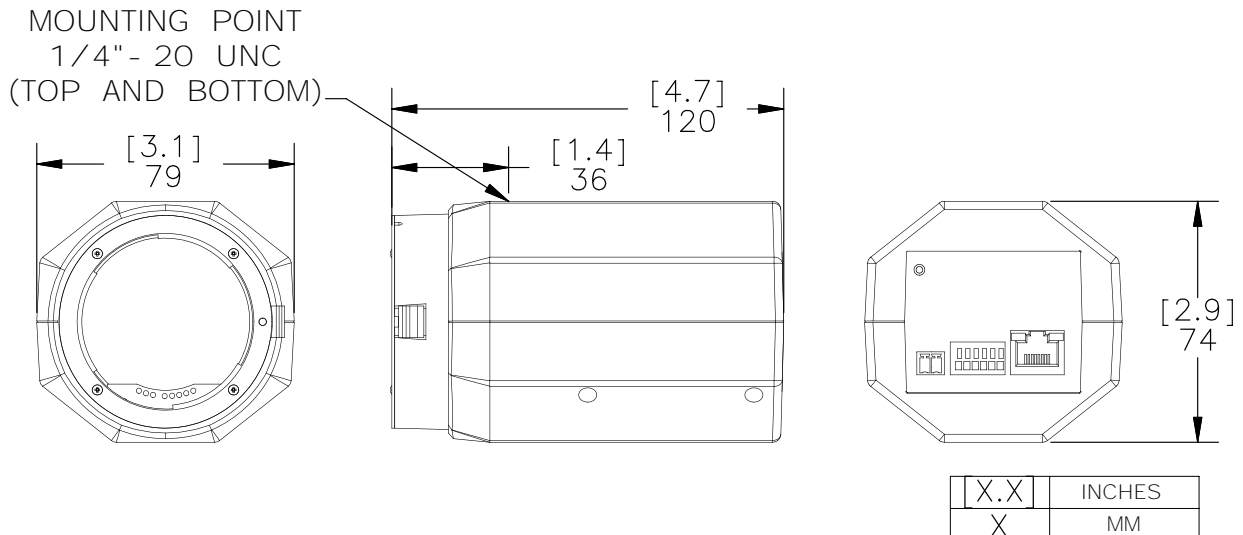

Network

Network	100BASE-TX
Cabling Type	CAT5
Connector	RJ-45
Security	SSL
Protocol	UDP, TCP, SOAP, DHCP, Zeroconf

Environmental

Operating Temperature	-10 °C to +50 °C (14 °F to 122 °F)
Storage Temperature	-10 °C to +70 °C (14 °F to 158 °F)
Humidity	20 - 80% Relative humidity (non-condensing)

Mechanical

Dimensions (LxWxH)	120 mm x 79 mm x 74 mm 4.7" x 3.1" x 2.9"
Weight	1.15 kg (2.5 lbs) without lens
Camera Mount	1/4" UNC-20 (top and bottom)

Electrical

Power Source	VDC: 12-24 V VAC: 24 V PoE: IEEE802.3af Class 3 compliant
Power Consumption	9 W
Power Connector	2-pin terminal block

Certifications

Electromagnetic Emissions	UL 60950	CE
	CSA60950	ROHS
	EN 60950-1	WEEE
	FCC Part 15 Subpart B Class A	
	IC ICES-003 Class A	
	EN 55022 Class A	
Electromagnetic Immunity	EN 61000-6-3	
	EN 61000-3-2	
	EN 61000-3-3	
	EN 50130-4	EN 61000-4-5
	EN 61000-4-2	EN 61000-4-6
	EN 61000-4-3	EN 61000-4-11
	EN 61000-4-4	

Ordering Information

8.0MP-HD-PRO-C	8.0 Megapixel JPEG2000 Color HD Pro Camera

Outline Dimensions

Specifications subject to change without notice. V1.0

©2011 Avigilon Corporation. All rights reserved.

Trademarks and registered trademarks are the property of their respective owners.

avigilon.com