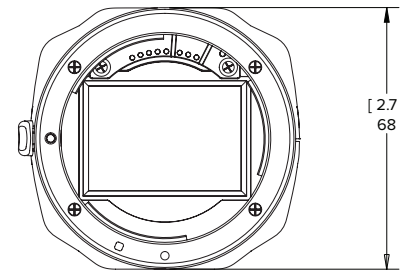

Specifications

Outline Dimensions

CAMERA	
Image Sensor	27.2 mm (1.07") progressive scan CMOS
Active Pixels	3840 (H) x 2160 (V)
Imaging Area	23.6 mm (H) x 13.4 mm (V) (0.93" (H) x 0.53" (V))
Minimum Illumination	0.005 lux (at F1.4)
Dynamic Range	70 dB
Lens Mount	EF and EF-S (SLR-style bayonet)
Image Compression Method	H.264 (MPEG-4 Part 10/AVC), Motion JPEG
Image Rate	12
Streaming	Multi-stream H.264 and Motion JPEG
Resolution Scaling	Down to 3072 x 1728
Motion Detection	Selectable sensitivity and threshold
Electronic Shutter Control	Automatic, Manual (1 to 1/8000 sec)
Iris Control	* Automatic, Manual
Focus Control	* Automatic, Manual
Flicker Control	50 Hz, 60 Hz
White Balance	Automatic, Manual
Privacy Zones	Up to 4 zones
Audio Compression Method	G.711 PCM 8 kHz
Audio Input/Output	Line level, mini-jack (3.5 mm)
External I/O Terminals	Alarm In, Alarm Out, RS-485
* dependent on selected lens capability	

MECHANICAL	
Dimensions (L x W x H)	109 mm x 73 mm x 68 mm (4.3" x 2.9" x 2.7")
Weight	0.37 kg (0.8 lb)
Camera Mount	1/4"-20 UNC (top and bottom)
Onboard Storage	SD/SDHC/SDXC slot - minimum class 6; class 10 & 64 GB or better recommended