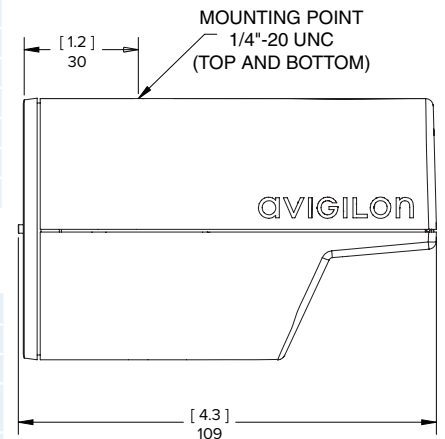

Specifications

Outline Dimensions

CAMERA	
Image Sensor	27.2 mm (1.07") progressive scan CMOS
Active Pixels	3840 (H) x 2160 (V)
Imaging Area	23.6 mm (H) x 13.4 mm (V) (0.93" (H) x 0.53" (V))
Minimum Illumination	0.005 lux (at F1.4)
Dynamic Range	70 dB
Lens Mount	EF and EF-S (SLR-style bayonet)
Image Compression Method	H.264 (MPEG-4 Part 10/AVC), Motion JPEG
Image Rate	12
Streaming	Multi-stream H.264 and Motion JPEG
Resolution Scaling	Down to 3072 x 1728
Motion Detection	Selectable sensitivity and threshold
Electronic Shutter Control	Automatic, Manual (1 to 1/8000 sec)
Iris Control	* Automatic, Manual
Focus Control	* Automatic, Manual
Flicker Control	50 Hz, 60 Hz
White Balance	Automatic, Manual
Privacy Zones	Up to 4 zones
Audio Compression Method	G.711 PCM 8 kHz
Audio Input/Output	Line level, mini-jack (3.5 mm)
External I/O Terminals	Alarm In, Alarm Out, RS-485
* dependent on selected lens capability	

MECHANICAL	
Dimensions (L x W x H)	109 mm x 73 mm x 68 mm (4.3" x 2.9" x 2.7")
Weight	0.37 kg (0.8 lb)
Camera Mount	1/4"-20 UNC (top and bottom)
Onboard Storage	SD/SDHC/SDXC slot - minimum class 6; class 10 & 64 GB or better recommended