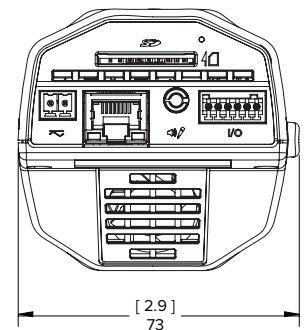

[X.X]	INCHES
X	MM