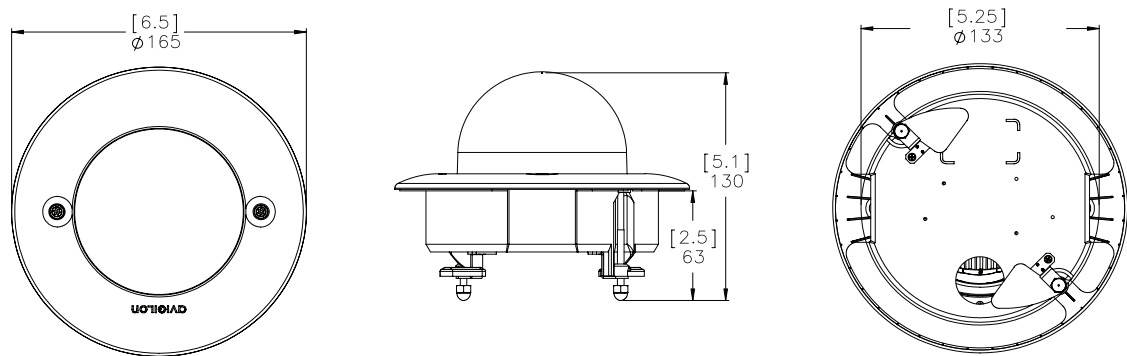

Outline Dimensions

Surface Mount Dome Camera (H3-D)

[X.X]	INCHES
X	MM

H.264 HD DOME CAMERAS

In-Ceiling Dome Camera (H3-DC)

Ordering Information

SURFACE MOUNT INDOOR DOME CAMERAS

1.0-H3-D1	1.0 Megapixel Day/Night H.264 HD 3-9 mm Indoor Dome Camera
1.0-H3-D1-IR	1.0 Megapixel Day/Night H.264 HD 3-9 mm Indoor Dome Camera with IR Illuminator
1.0-H3-D2	1.0 Megapixel Day/Night H.264 HD 9-22 mm Indoor Dome Camera
1.3L-H3-D1	1.3 Megapixel H.264 HD 3-9 mm Indoor Dome Camera with LightCatcher Technology
1.3L-H3-D2	1.3 Megapixel H.264 HD 9-22 mm Indoor Dome Camera with LightCatcher Technology
2.0-H3-D1	2.0 Megapixel Day/Night H.264 HD 3-9 mm Indoor Dome Camera
2.0-H3-D1-IR	2.0 Megapixel Day/Night H.264 HD 3-9 mm Indoor Dome Camera with IR Illuminator
2.0-H3-D2	2.0 Megapixel Day/Night H.264 HD 9-22 mm Indoor Dome Camera
3.0W-H3-D1	3.0 Megapixel WDR Day/Night H.264 HD 3-9 mm Indoor Dome Camera
3.0W-H3-D1-IR	3.0 Megapixel WDR Day/Night H.264 HD 3-9 mm Indoor Dome Camera with IR Illuminator
3.0W-H3-D2	3.0 Megapixel WDR Day/Night H.264 HD 9-22 mm Indoor Dome Camera
5.0-H3-D1	5.0 Megapixel Day/Night H.264 HD 3-9 mm Indoor Dome Camera
5.0-H3-D1-IR	5.0 Megapixel Day/Night H.264 HD 3-9 mm Indoor Dome Camera with IR Illuminator
5.0-H3-D2	5.0 Megapixel Day/Night H.264 HD 9-22 mm Indoor Dome Camera
H3-D-SMOKE	Dome Camera Cover with Smoked Bubble