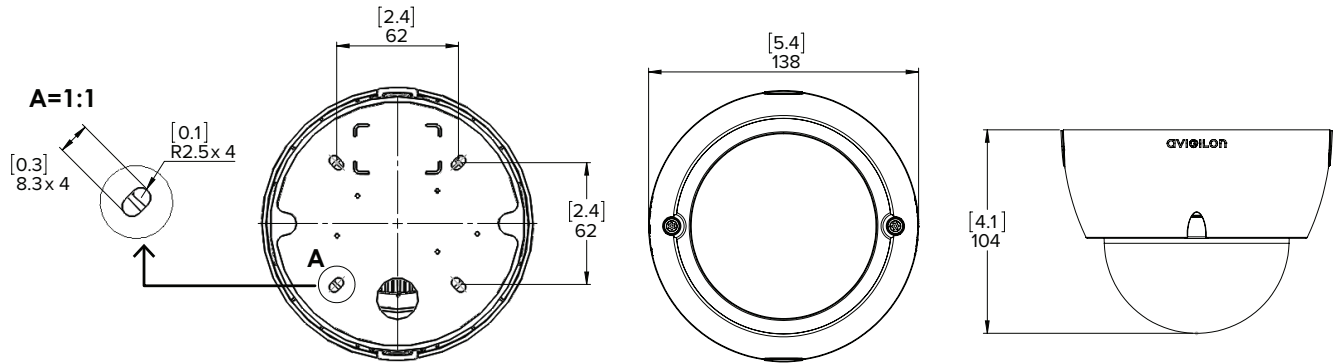

Outline Dimensions

Surface Mount Dome Camera (H3-D)

[X.X]	INCHES
X	MM

H.264 HD DOME CAMERAS

In-Ceiling Dome Camera (H3-DC)

Ordering Information

SURFACE MOUNT INDOOR DOME CAMERAS

1.0-H3-D1	1.0 Megapixel Day/Night H.264 HD 3-9 mm Indoor Dome Camera
1.0-H3-D1-IR	1.0 Megapixel Day/Night H.264 HD 3-9 mm Indoor Dome Camera with IR Illuminator
1.0-H3-D2	1.0 Megapixel Day/Night H.264 HD 9-22 mm Indoor Dome Camera
1.3L-H3-D1	1.3 Megapixel H.264 HD 3-9 mm Indoor Dome Camera with LightCatcher Technology
1.3L-H3-D2	1.3 Megapixel H.264 HD 9-22 mm Indoor Dome Camera with LightCatcher Technology
2.0-H3-D1	2.0 Megapixel Day/Night H.264 HD 3-9 mm Indoor Dome Camera
2.0-H3-D1-IR	2.0 Megapixel Day/Night H.264 HD 3-9 mm Indoor Dome Camera with IR Illuminator
2.0-H3-D2	2.0 Megapixel Day/Night H.264 HD 9-22 mm Indoor Dome Camera
3.0W-H3-D1	3.0 Megapixel WDR Day/Night H.264 HD 3-9 mm Indoor Dome Camera
3.0W-H3-D1-IR	3.0 Megapixel WDR Day/Night H.264 HD 3-9 mm Indoor Dome Camera with IR Illuminator
3.0W-H3-D2	3.0 Megapixel WDR Day/Night H.264 HD 9-22 mm Indoor Dome Camera
5.0-H3-D1	5.0 Megapixel Day/Night H.264 HD 3-9 mm Indoor Dome Camera
5.0-H3-D1-IR	5.0 Megapixel Day/Night H.264 HD 3-9 mm Indoor Dome Camera with IR Illuminator
5.0-H3-D2	5.0 Megapixel Day/Night H.264 HD 9-22 mm Indoor Dome Camera
H3-D-SMOKE	Dome Camera Cover with Smoked Bubble