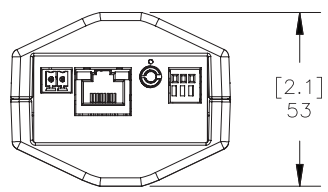

MECHANICAL	
Dimensions (LxWxH)	120mm x 67mm x 53mm (4.7" x 2.6" x 2.1")
Weight	0.47 kg (1.0 lbs)
Camera Mount	1/4" UNC-20 (top and bottom)

ELECTRICAL	
Power Source	VDC: 12 V VAC: 24 V PoE: IEEE802.3af Class 3 compliant
Power Consumption	6 W
Power Connector	2-pin terminal block

ORDERING INFORMATION		
5.0-H3-B2	5.0 Megapixel Day/Night H.264 HD 3-9mm Camera	

Outline Dimensions

[X.X]	INCHES
X	MM