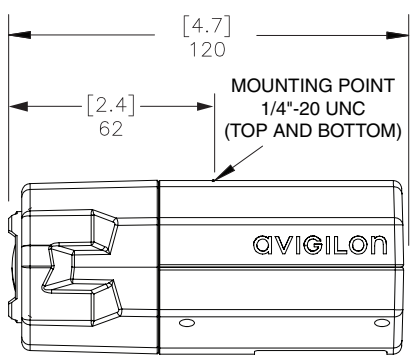

MECHANICAL	
Dimensions (LxWxH)	120mm x 67mm x 53mm (4.7" x 2.6" x 2.1")
Weight	0.47 kg (1.0 lbs)
Camera Mount	1/4" UNC-20 (top and bottom)

ELECTRICAL	
Power Source	VDC: 12 V VAC: 24 V PoE: IEEE802.3af Class 3 compliant
Power Consumption	6 W
Power Connector	2-pin terminal block

ORDERING INFORMATION		
5.0-H3-B2	5.0 Megapixel Day/Night H.264 HD 3-9mm Camera	

Outline Dimensions

[X.X]	INCHES
X	MM