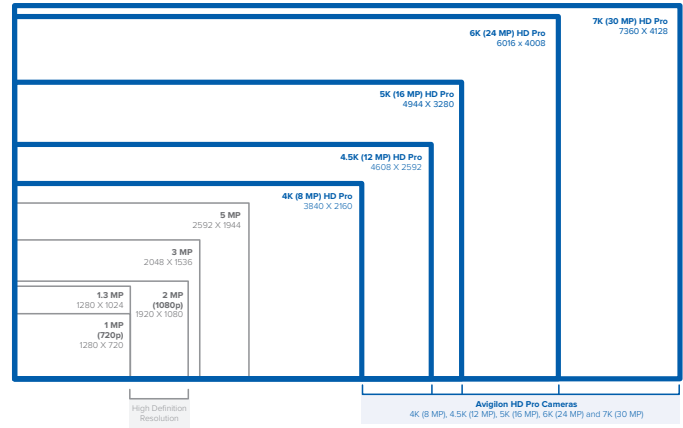

Specifications

H.264 HD PRO CAMERA

IMAGE PERFORMANCE

	6K (24 MP)		7K (30 MP)	
Image Sensor	43.3 mm (Type 2.7) progressive scan CMOS			
Aspect Ratio	16:9	3:2	16:9	3:2
Active Pixels	6016(H) x 3384(V)	6016 (H) x 4008 (V)	7360 (H) x 4128 (V)	6720 (H) x 4488(V)
Imaging Area	35.9 mm (H) x 20.2 mm (V); 1.41" (H) x 0.80"(V)	35.9 mm (H) x 23.9 mm (V); 1.41" (H) x 0.94" (V)	35.9 mm (H) x 20.1 mm (V); 1.41" (H) x 0.79" (V)	35.9 mm (H) x 22 mm (V); 1.41" (H) x 0.87" (V)
Minimum Illumination	0.005 lux (at F1.4)			
Dynamic Range	70 dB			
Resolution Scaling	3840 x 2160			
Image Rate	8 fps	7 fps	6 fps	5 fps

LENS

Lens Mount	EF (SLR-style bayonet)

IMAGE CONTROL

Image Compression Method	H.264 (MPEG-4 Part 10/AVC), Motion JPEG
Streaming	Multi-stream H.264 and Motion JPEG
Motion Detection	Selectable sensitivity and threshold
Electronic Shutter Control	Automatic, Manual (1 to 1/8000 sec)
Iris Control	* Automatic, Manual
Day/Night Control	* Automatic, Manual
Flicker Control	50 Hz, 60 Hz
White Balance	Automatic, Manual
Privacy Zones	Up to 4 zones
Audio Compression Method	G.711 PCM 8 kHz
Audio Input/Output	Line level input and output, A/V mini-jack (3.5 mm)
External I/O Terminals	Alarm In, Alarm Out

*Dependent on selected lens capability

NETWORK

Network	100BASE-TX
Cabling Type	CAT5
Connector	RJ-45
Security	Password protection, HTTPS encryption, digest authentication, WS authentication, user access log, 802.1x port based authentication
Protocol	IPv4, HTTP, HTTPS, SOAP, DNS, NTP, RTSP, RTCP, RTP, TCP/UDP, IGMP, ICMP, DHCP, Zeroconf, ARP
Streaming Protocols	RTP/UDP, RTP/UDP multicast, RTP/RTSP/TCP, RTP/RTSP/HTTP/TCP, RTP/RTSP/HTTPS/TCP, HTTP

MECHANICAL

Dimensions (L x W x H)	109 mm x 73 mm x 68 mm; 4.3" x 2.9" x 2.7"
Weight	0.39 kg (0.85 lb)
Camera Mount	1/4"-20 UNC (top and bottom)
Onboard Storage	SD/SDHC/SDXC slot - minimum class 6; class 10 & 64 GB or better recommended

ELECTRICAL

Power Consumption	13 W		
Power Source	VDC: 12 V +/- 10%, 13 W	VAC: 24 V +/- 10%, 18.4 VA	PoE: IEEE802.3af Class 3 compliant
RTC Backup Battery	3V Manganese Lithium		

ENVIRONMENTAL

Operating Temperature	-10 °C to +50 °C (14 °F to 122 °F)
Storage Temperature	-10 °C to +70 °C (14 °F to 158 °F)
Humidity	0 - 95% non-condensing

CERTIFICATIONS

Certifications	UL	cUL	CE	ROHS	WEEE	RCM
Safety	UL 60950-1				CSA 60950-1	IEC/EN 60950-1
Electromagnetic Emissions	FCC Part 15 Subpart B Class B		IC ICES-003 Class B		EN 55022 Class B	EN 61000-6-3 EN 61000-3-2 EN 61000-3-3
Electromagnetic Immunity	EN 55024				EN 61000-6-1