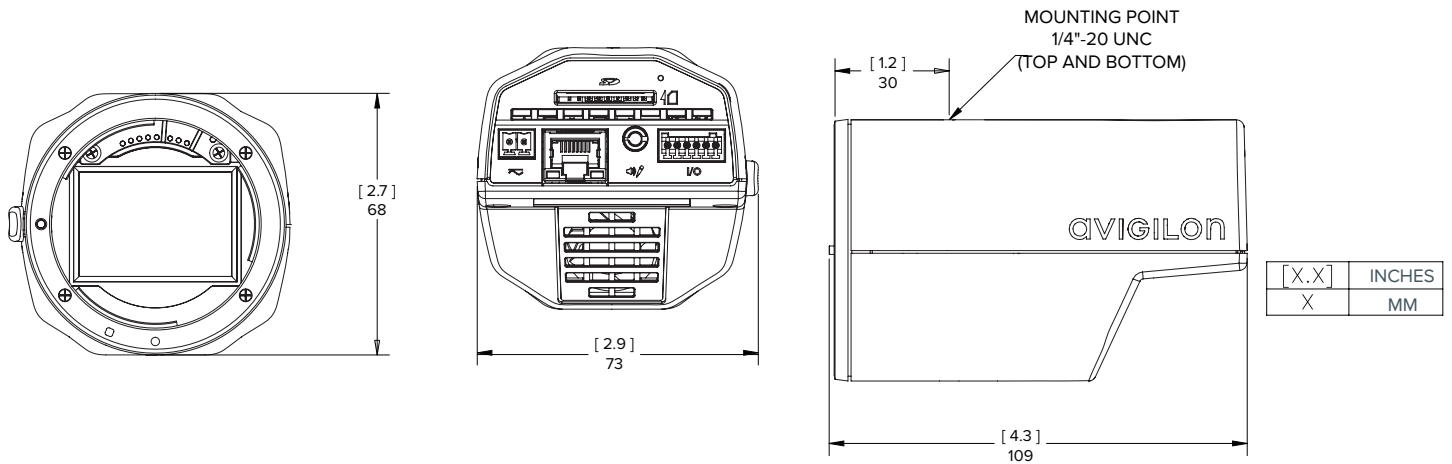

MECHANICAL

Dimensions (L x W x H)	109 mm x 73 mm x 68 mm; 4.3" x 2.9" x 2.7"
Weight	0.39 kg (0.85 lb)
Camera Mount	1/4"-20 UNC (top and bottom)
Onboard Storage	SD/SDHC/SDXC slot - minimum class 6; class 10 & 64 GB or better recommended

Outline Dimensions

H.264 HD PRO CAMERA

Ordering Information

24L-H4PRO-B	6K (24 MP) H.264 HD Pro Camera with LightCatcher™ technology
30L-H4PRO-B	7K (30 MP) H.264 HD Pro Camera with LightCatcher™ technology