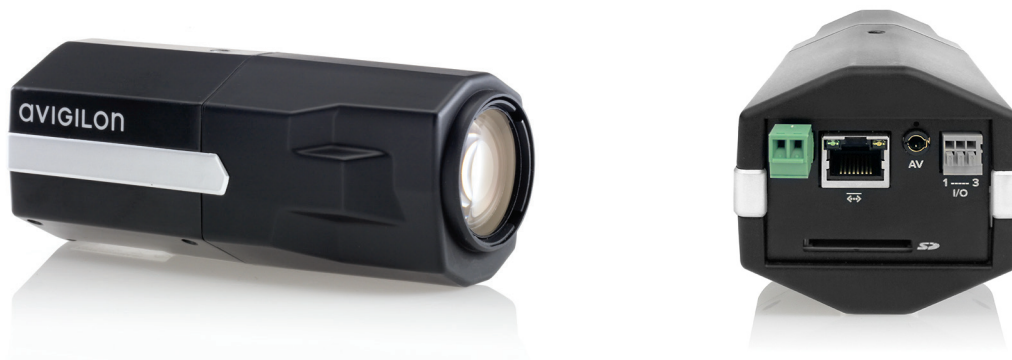

# Day/Night H.264 HD Camera

AVIGILON

H.264 HD CAMERA

Avigilon offers a broad range of high definition cameras – from 1 – 5 MP and 4 – 7K (based on horizontal resolution) – and are available in a variety of formats, including dome, panoramic and fixed. Whether it's a small storefront that requires a few cameras or a large complex system requiring complete coverage of numerous areas, you can trust that you're getting an exceptional solution for your security needs.

The innovative H.264 HD camera is just one way Avigilon can help provide the very best monitoring and protection.

The H.264 HD camera features an integrated lens for remote focus and zoom control, and is ONVIF compliant for no-hassle integration. It operates on Avigilon's H3 platform, providing this model with improved low light performance with wide dynamic range support and enhanced HDSM™ software features. P-Iris control also allows the camera to automatically set its iris position to maximize image quality in all lighting conditions. Onboard storage capabilities let you manage storage directly on the camera using a standard SD memory card. This camera is extremely versatile and can work in almost any location, including banks, schools, retail outlets, municipal grounds and buildings, hotels, bars and restaurants.

## KEY FEATURES

Progressive scan CMOS sensor
Unsurpassed image quality
Available with 3-9 mm F1.2, 9 - 22 mm F1.6, or 4.7-84.6mm F1.6 P-Iris lens with remote focus and zoom
Up to 30 images per second
Wide Dynamic Range
SD card slot for onboard storage support
H.264 and Motion JPEG compression
ONVIF API Compliance with version 1.02, 2.00 and Profile S
Automatic exposure control and iris control
Automatic removable IR cut filter for IR sensitivity at night
Power over Ethernet, 24 VAC or 12 VDC power input
Analog Video Output