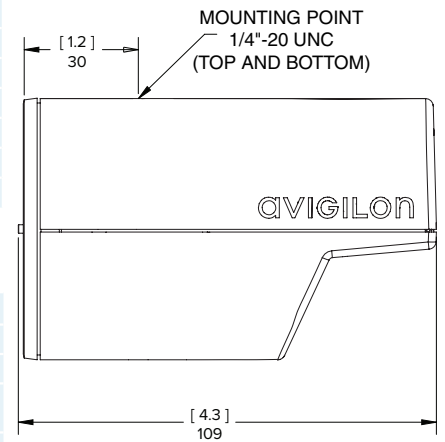

Specifications

Outline Dimensions

CAMERA	
Image Sensor	28.4 mm (1.12") progressive scan CMOS
Active Pixels	4944 (H) x 3280 (V)
Imaging Area	23.6 mm (H) x 15.7 mm (V) (0.93" (H) x 0.62" (V))
Minimum Illumination	0.005 lux (at F1.4)
Dynamic Range	70 dB
Lens Mount	EF and EF-S (SLR-style bayonet)
Image Compression Method	H.264 (MPEG-4 Part 10/AVC), Motion JPEG
Image Rate	10
Streaming	Multi-stream H.264 and Motion JPEG
Resolution Scaling	Down to 3072 x 1728
Motion Detection	Selectable sensitivity and threshold
Electronic Shutter Control	Automatic, Manual (1 to 1/8000 sec)
Iris Control	* Automatic, Manual
Focus Control	* Automatic, Manual
Flicker Control	50 Hz, 60 Hz
White Balance	Automatic, Manual
Privacy Zones	Up to 4 zones
Audio Compression Method	G.711 PCM 8 kHz
Audio Input/Output	Line level, mini-jack (3.5 mm)
External I/O Terminals	Alarm In, Alarm Out, RS-485
* dependent on selected lens capability	

MECHANICAL	
Dimensions (L x W x H)	109 mm x 73 mm x 68 mm (4.3" x 2.9" x 2.7")
Weight	0.37 kg (0.8 lb)
Camera Mount	1/4"-20 UNC (top and bottom)
Onboard Storage	SD/SDHC/SDXC slot - minimum class 6; class 10 & 64 GB or better recommended