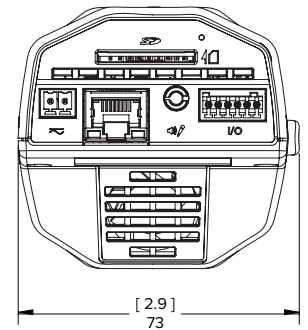

[X.X]	INCHES
X	MM

ENVIRONMENTAL	
Operating Temperature	-10 °C to +50 °C (14 °F to 122 °F)
Storage Temperature	-10 °C to +70 °C (14 °F to 158 °F)

CERTIFICATIONS			
Safety	UL 60950 CSA 60950	EN 60950-1 CE	ROHS WEEE
Electromagnetic Emissions	FCC Part 15 Subpart B Class B	IC ICES-003 Class B	EN 55022 Class B
Electromagnetic Immunity	EN 55024 Class B EN 61000-4-2 EN 61000-4-3	EN 61000-4-5 EN 61000-4-4	EN 61000-4-6 EN 61000-4-11

ORDERING INFORMATION	
16L-H4PRO-B	16 Megapixel H.264 Pro Color Camera with LightCatcher Technology