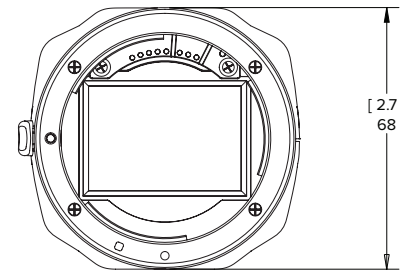

Specifications

Outline Dimensions

CAMERA	
Image Sensor	28.4 mm (1.12") progressive scan CMOS
Active Pixels	4944 (H) x 3280 (V)
Imaging Area	23.6 mm (H) x 15.7 mm (V) (0.93" (H) x 0.62" (V))
Minimum Illumination	0.005 lux (at F1.4)
Dynamic Range	70 dB
Lens Mount	EF and EF-S (SLR-style bayonet)
Image Compression Method	H.264 (MPEG-4 Part 10/AVC), Motion JPEG
Image Rate	10
Streaming	Multi-stream H.264 and Motion JPEG
Resolution Scaling	Down to 3072 x 1728
Motion Detection	Selectable sensitivity and threshold
Electronic Shutter Control	Automatic, Manual (1 to 1/8000 sec)
Iris Control	* Automatic, Manual
Focus Control	* Automatic, Manual
Flicker Control	50 Hz, 60 Hz
White Balance	Automatic, Manual
Privacy Zones	Up to 4 zones
Audio Compression Method	G.711 PCM 8 kHz
Audio Input/Output	Line level, mini-jack (3.5 mm)
External I/O Terminals	Alarm In, Alarm Out, RS-485
* dependent on selected lens capability	

MECHANICAL	
Dimensions (L x W x H)	109 mm x 73 mm x 68 mm (4.3" x 2.9" x 2.7")
Weight	0.37 kg (0.8 lb)
Camera Mount	1/4"-20 UNC (top and bottom)
Onboard Storage	SD/SDHC/SDXC slot - minimum class 6; class 10 & 64 GB or better recommended