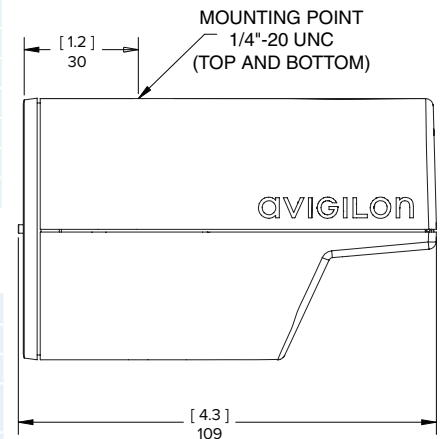

Specifications

Outline Dimensions

CAMERA	
Image Sensor	27.2 mm (1.07") progressive scan CMOS
Active Pixels	4608 (H) x 2592(V)
Imaging Area	23.6 mm (H) x 13.4 mm (V) (0.93" (H) x 0.53" (V))
Minimum Illumination	0.005 lux (at F1.4)
Dynamic Range	70 dB
Lens Mount	EF and EF-S (SLR-style bayonet)
Image Compression Method	H.264 (MPEG-4 Part 10/AVC), Motion JPEG
Image Rate	12
Streaming	Multi-stream H.264 and Motion JPEG
Resolution Scaling	Down to 3072 x 1728
Motion Detection	Selectable sensitivity and threshold
Electronic Shutter Control	Automatic, Manual (1 to 1/8000 sec)
Iris Control	* Automatic, Manual
Focus Control	* Automatic, Manual
Flicker Control	50 Hz, 60 Hz
White Balance	Automatic, Manual
Privacy Zones	Up to 4 zones
Audio Compression Method	G.711 PCM 8 kHz
Audio Input/Output	Line level, mini-jack (3.5 mm)
External I/O Terminals	Alarm In, Alarm Out, RS-485
* dependent on selected lens capability	

MECHANICAL	
Dimensions (L x W x H)	109 mm x 73 mm x 68 mm (4.3" x 2.9" x 2.7")
Weight	0.37 kg (0.8 lb)
Camera Mount	1/4"-20 UNC (top and bottom)
Onboard Storage	SD/SDHC/SDXC slot - minimum class 6; class 10 & 64 GB or better recommended