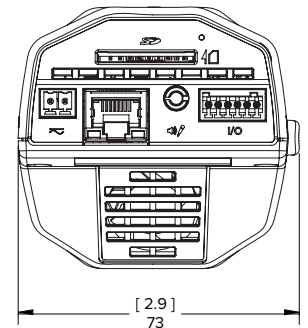

Specifications

Outline Dimensions

CAMERA	
Image Sensor	27.2 mm (1.07") progressive scan CMOS
Active Pixels	4608 (H) x 2592(V)
Imaging Area	23.6 mm (H) x 13.4 mm (V) (0.93" (H) x 0.53" (V))
Minimum Illumination	0.005 lux (at F1.4)
Dynamic Range	70 dB
Lens Mount	EF and EF-S (SLR-style bayonet)
Image Compression Method	H.264 (MPEG-4 Part 10/AVC), Motion JPEG
Image Rate	12
Streaming	Multi-stream H.264 and Motion JPEG
Resolution Scaling	Down to 3072 x 1728
Motion Detection	Selectable sensitivity and threshold
Electronic Shutter Control	Automatic, Manual (1 to 1/8000 sec)
Iris Control	* Automatic, Manual
Focus Control	* Automatic, Manual
Flicker Control	50 Hz, 60 Hz
White Balance	Automatic, Manual
Privacy Zones	Up to 4 zones
Audio Compression Method	G.711 PCM 8 kHz
Audio Input/Output	Line level, mini-jack (3.5 mm)
External I/O Terminals	Alarm In, Alarm Out, RS-485
* dependent on selected lens capability	

MECHANICAL	
Dimensions (L x W x H)	109 mm x 73 mm x 68 mm (4.3" x 2.9" x 2.7")
Weight	0.37 kg (0.8 lb)
Camera Mount	1/4"-20 UNC (top and bottom)
Onboard Storage	SD/SDHC/SDXC slot - minimum class 6; class 10 & 64 GB or better recommended