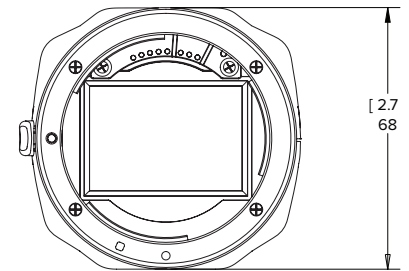

Specifications

Outline Dimensions

CAMERA	
Image Sensor	27.2 mm (1.07") progressive scan CMOS
Active Pixels	4608 (H) x 2592(V)
Imaging Area	23.6 mm (H) x 13.4 mm (V) (0.93" (H) x 0.53" (V))
Minimum Illumination	0.005 lux (at F1.4)
Dynamic Range	70 dB
Lens Mount	EF and EF-S (SLR-style bayonet)
Image Compression Method	H.264 (MPEG-4 Part 10/AVC), Motion JPEG
Image Rate	12
Streaming	Multi-stream H.264 and Motion JPEG
Resolution Scaling	Down to 3072 x 1728
Motion Detection	Selectable sensitivity and threshold
Electronic Shutter Control	Automatic, Manual (1 to 1/8000 sec)
Iris Control	* Automatic, Manual
Focus Control	* Automatic, Manual
Flicker Control	50 Hz, 60 Hz
White Balance	Automatic, Manual
Privacy Zones	Up to 4 zones
Audio Compression Method	G.711 PCM 8 kHz
Audio Input/Output	Line level, mini-jack (3.5 mm)
External I/O Terminals	Alarm In, Alarm Out, RS-485
* dependent on selected lens capability	

MECHANICAL	
Dimensions (L x W x H)	109 mm x 73 mm x 68 mm (4.3" x 2.9" x 2.7")
Weight	0.37 kg (0.8 lb)
Camera Mount	1/4"-20 UNC (top and bottom)
Onboard Storage	SD/SDHC/SDXC slot - minimum class 6; class 10 & 64 GB or better recommended